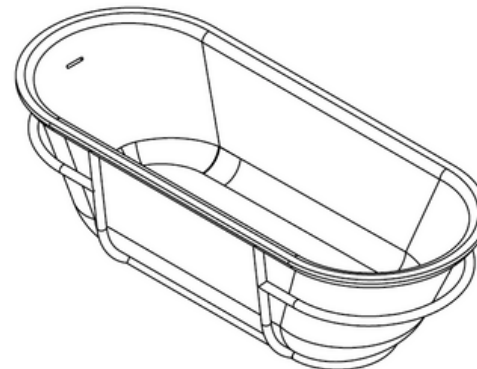

G65150 1800mm freestanding bath

Notes:

- Solid surface bath
- Matt white
- 10 year manufacturers warranty

Size: 1800 x 750 x 540 (mm)

Finishes:

- Matte white
- Gloss white
- Colour

Options:

- Stone waste

Net Weight: 130kg
Gross Weight: 180kg
Water Capacity: 240L
Unit: mm