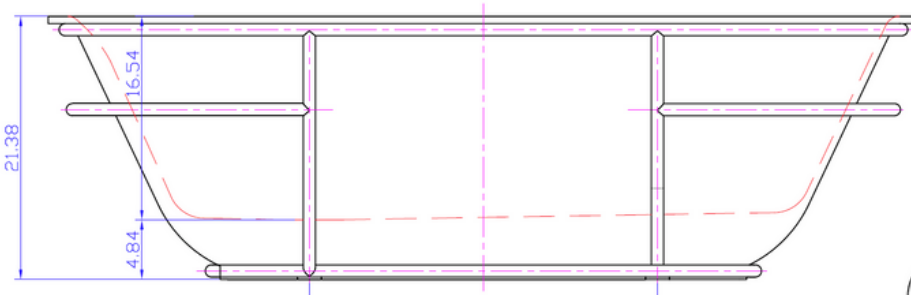

G65150 1800mm freestanding bath

Notes:

- Solid surface bath
- Matt white
- 10 year manufacturers warranty

Size: 1800 x 750 x 540 (mm)

Finishes:

- Matte white
- Gloss white
- Colour

Options:

- Stone waste

Net Weight: 130kg
Gross Weight: 180kg
Water Capacity: 240L
Unit: mm