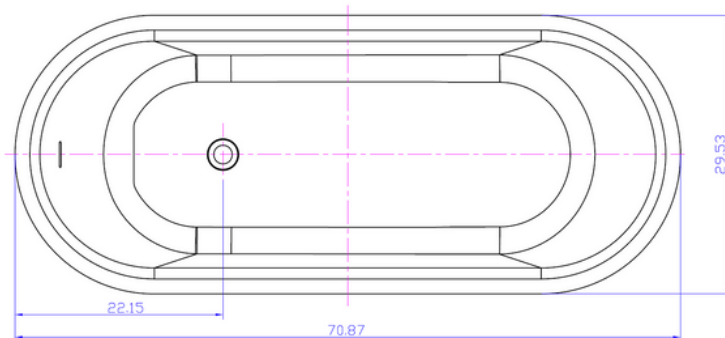

G65150 1800mm freestanding bath

Notes:

- Solid surface bath
- Matt white
- 10 year manufacturers warranty

Size: 1800 x 750 x 540 (mm)

Finishes:

- Matte white
- Gloss white
- Colour

Options:

- Stone waste

Net Weight: 130kg
Gross Weight: 180kg
Water Capacity: 240L
Unit: mm