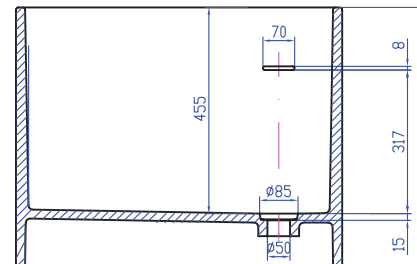

### Notes:

- Freestanding bathtub
- Solid surface
- Matt white
- Chrome waste
- Optional matching stone waste
- 10 year manufacturers warranty

**Size:** 1700 x 720 x 570 (mm)

### Options:

- Overflow
- Non-overflow
- Stone waste

Net Weight: 170kg  
Gross Weight: 220kg  
Volume: 260L  
Unit: mm

**GIA**  
*Itallia*