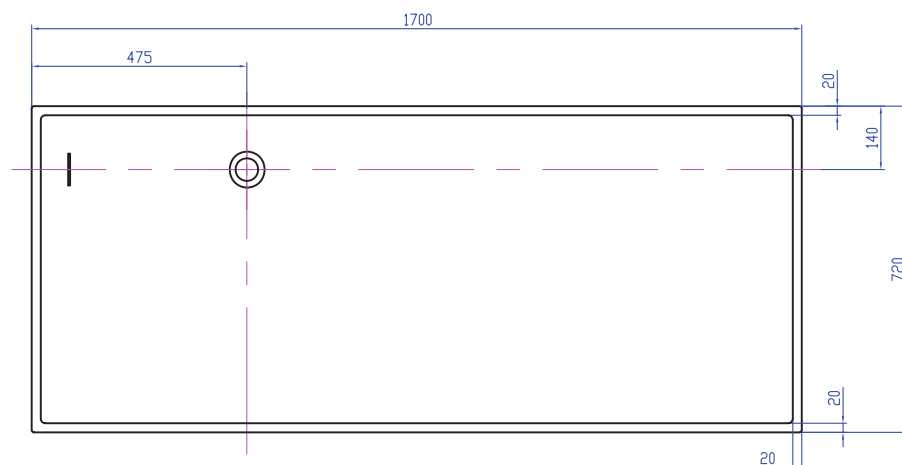

### Notes:

- Freestanding bathtub
- Solid surface
- Matt white
- Chrome waste
- Optional matching stone waste
- 10 year manufacturers warranty

**Size:** 1700 x 720 x 570 (mm)

### Options:

- Overflow
- Non-overflow
- Stone waste

Net Weight: 170kg  
Gross Weight: 220kg  
Volume: 260L  
Unit: mm

**GIA**  
*Itallia*