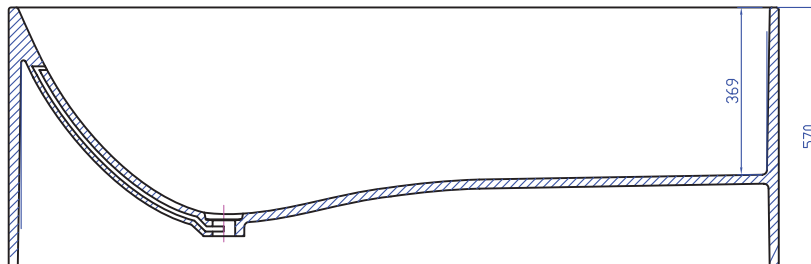

### Notes:

- Freestanding bathtub
- Solid surface
- Matt white
- Chrome waste
- Optional matching stone waste
- 10 year manufacturers warranty

**Size:** 1700 x 720 x 570 (mm)

### Options:

- Overflow
- Non-overflow
- Stone waste

Net Weight: 170kg  
Gross Weight: 220kg  
Volume: 260L  
Unit: mm

**GIA**  
*Itallia*