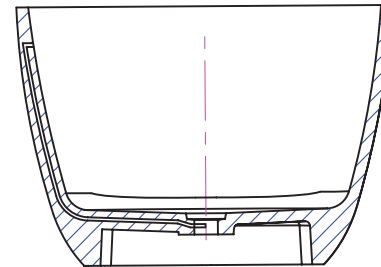

Options:

- Overflow
- Non-overflow
- Stone waste

Size: 1600 x 800 x 550(mm)

Net Weight: 135kg
Gross Weight: 185kg
Volume: 275L
Unit: mm

GIA
Itallii

AUSTRALIA

Phone: 1800 462 946
Email: info@stonebaths.com.au
Web: stonebaths.com.au