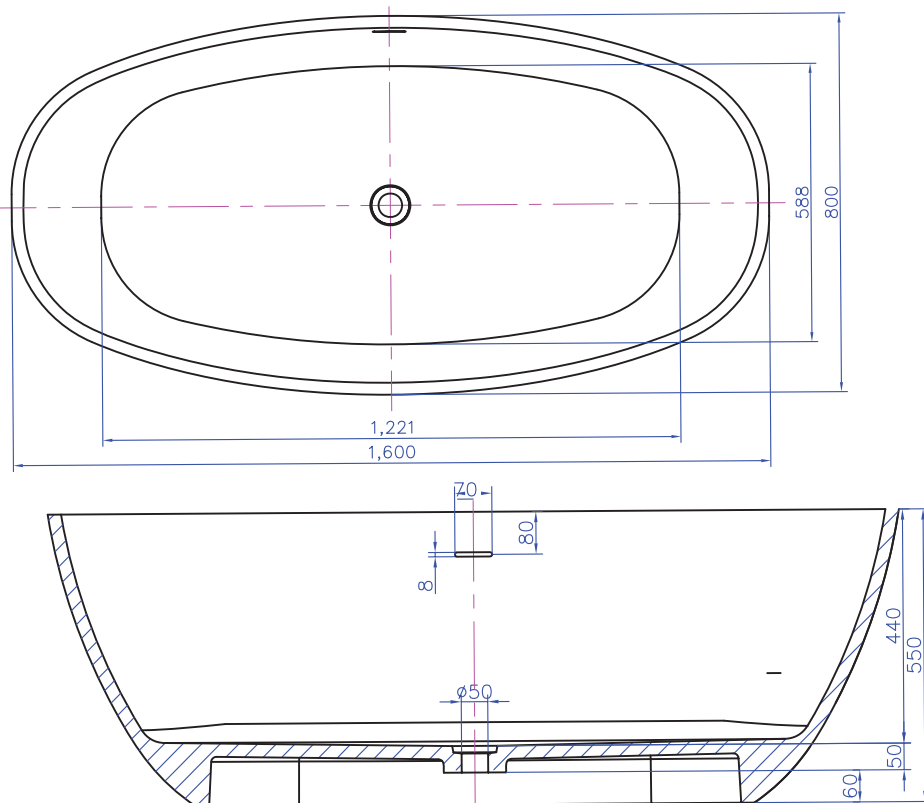

G65126 1600mm Freestanding Bath

Notes:

- Freestanding bathtub
- Solid surface
- Matt white
- Chrome waste
- Optional matching stone waste
- 10 year manufacturers warranty

Finishes:

- Matte white
- Gloss white
- Colour

Options:

- Overflow
- Non-overflow
- Stone waste

Size: 1600 x 800 x 550(mm)

Net Weight: 135kg
Gross Weight: 185kg
Volume: 275L
Unit: mm

GIA
Itallii

AUSTRALIA

Phone: 1800 462 946
Email: info@stonebaths.com.au
Web: stonebaths.com.au