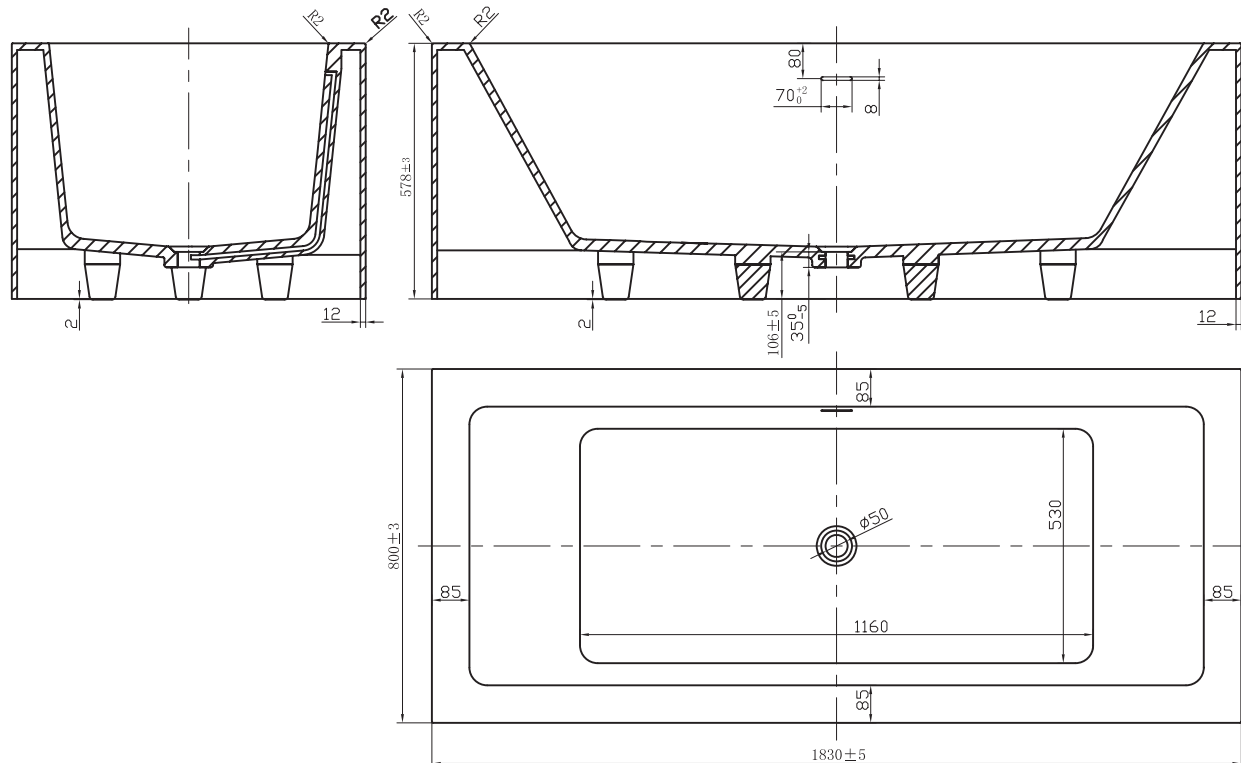

G65119 1830mm Freestanding Bath

Notes:

- Freestanding bathtub
- Solid surface
- Matt white
- Chrome waste
- Optional matching stone waste
- 10 year manufacturers warranty

Finishes:

- Matte white
- Gloss white
- Colour

Options:

- Overflow
- Non-overflow
- Stone waste

Size: 1830 x 800 x 580 (mm)

Net Weight: 150kg
Gross Weight: 200kg
Volume: 295L
Unit: mm

GIA
Itallii

AUSTRALIA

Phone: 1800 462 946
Email: info@stonebaths.com.au
Web: stonebaths.com.au