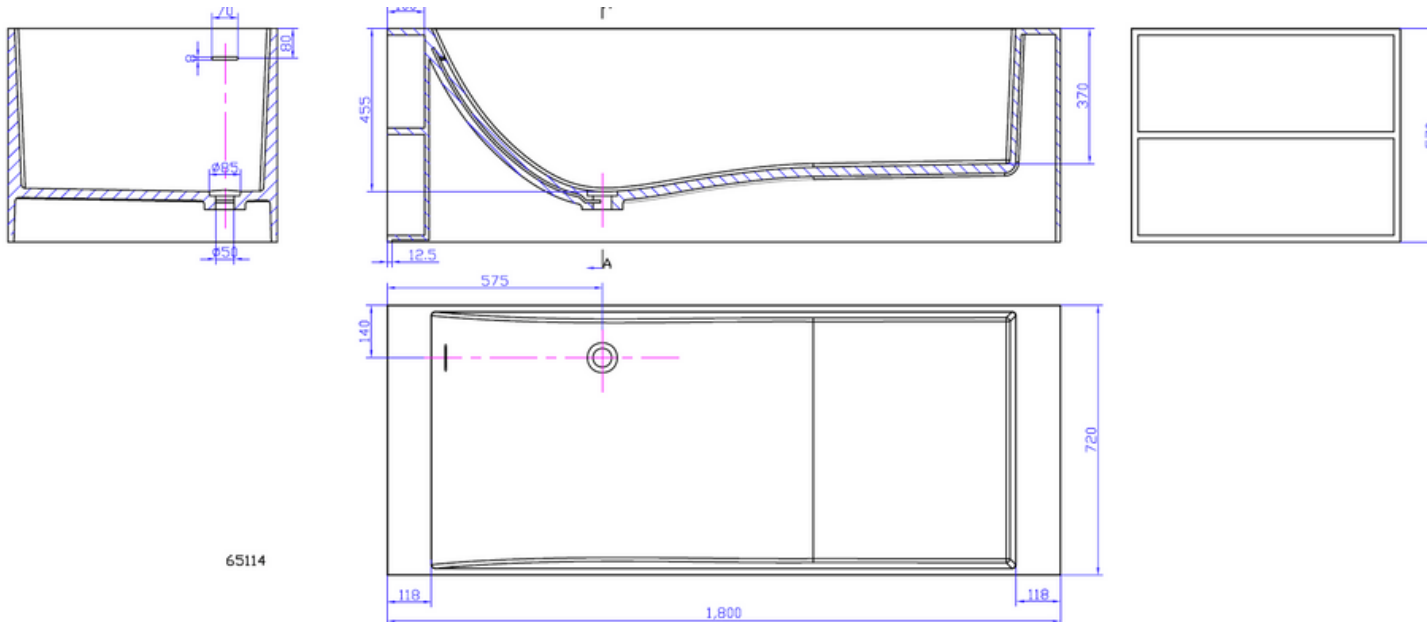

G65114 back-to-wall bath

Notes:

- Solid surface bath
- Matt white
- 10 year manufacturers warranty

Size: 1800 x 720 x 570 (mm)

Finishes:

- Matte white
- Gloss white
- Colour

Options:

- Stone waste

65114

Net Weight: 170kg
 Gross Weight: 220kg
 Water Capacity: 280L
 Unit: mm