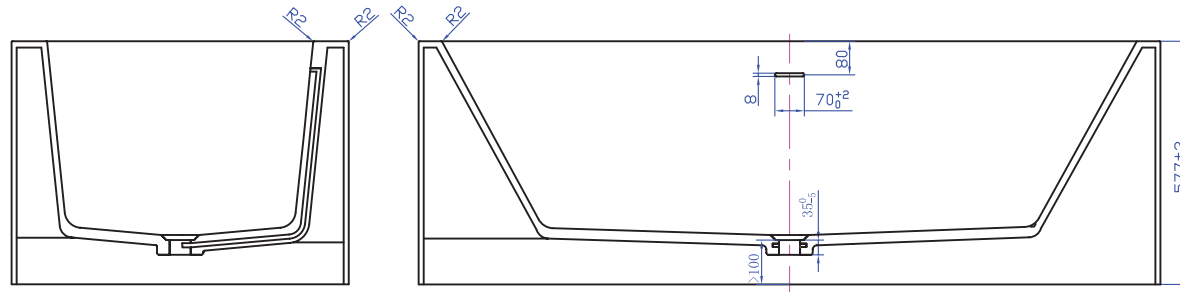

G65112 1760mm Freestanding Bath

Notes:

- Freestanding bathtub
- Solid surface
- Matt white
- Chrome waste
- Optional matching stone waste
- 10 year manufacturers warranty

Finishes:

- Matte white
- Gloss white
- Colour

Options:

- Overflow
- Non-overflow
- Stone waste

Size: 1760 x 800 x 580 (mm)

Net Weight: 150kg
Gross Weight: 200kg
Volume: 295L
Unit: mm

65112

GIA
Itallia

AUSTRALIA

Phone: 1800 462 946
Email: info@stonebaths.com.au
Web: stonebaths.com.au