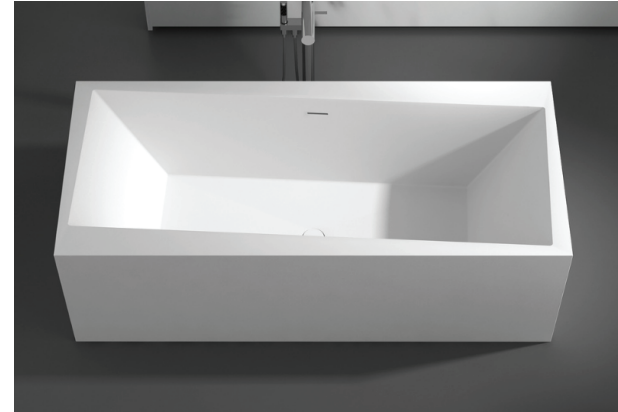

G65112 1760mm Freestanding Bath

Notes:

- Freestanding bathtub
- Solid surface
- Matt white
- Chrome waste
- Optional matching stone waste
- 10 year manufacturers warranty

Finishes:

- Matte white
- Gloss white
- Colour

Options:

- Overflow
- Non-overflow
- Stone waste

Size: 1760 x 800 x 580 (mm)

Net Weight: 150kg
Gross Weight: 200kg
Volume: 295L
Unit: mm

65112

GIA
Itallia

AUSTRALIA

Phone: 1800 462 946
Email: info@stonebaths.com.au
Web: stonebaths.com.au