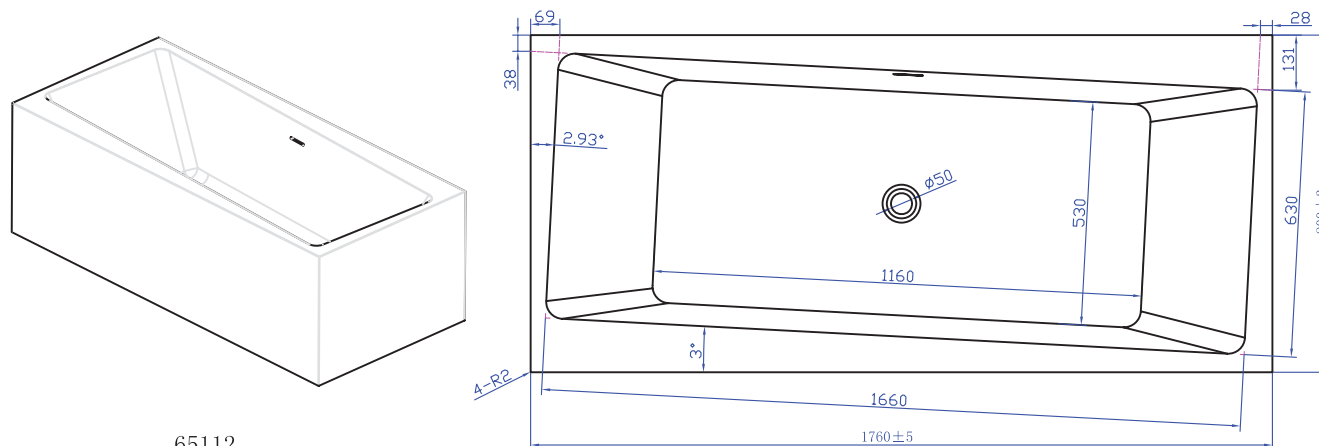

G65112 1760mm Freestanding Bath

Notes:

- Freestanding bathtub
- Solid surface
- Matt white
- Chrome waste
- Optional matching stone waste
- 10 year manufacturers warranty

Finishes:

- Matte white
- Gloss white
- Colour

Options:

- Overflow
- Non-overflow
- Stone waste

Size: 1760 x 800 x 580 (mm)

Net Weight: 150kg
Gross Weight: 200kg
Volume: 295L
Unit: mm

65112

GIA
Itallia

AUSTRALIA

Phone: 1800 462 946
Email: info@stonebaths.com.au
Web: stonebaths.com.au