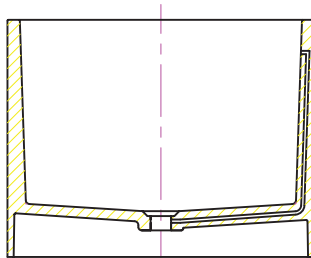

### Notes:

- Freestanding bathtub
- Solid surface
- Matt white
- Chrome waste
- Optional matching stone waste
- 10 year manufacturers warranty

**Size:** 1700 x 750 x 580 (mm)

### Options:

- Overflow
- Non-overflow
- Stone waste

Net Weight: 150kg  
Gross Weight: 200kg  
Volume: 360L  
Unit: mm

**GIA**  
*Itallii*

**AUSTRALIA**  
Phone: 1800 462 946  
Email: [info@stonebaths.com.au](mailto:info@stonebaths.com.au)  
Web: [stonebaths.com.au](http://stonebaths.com.au)