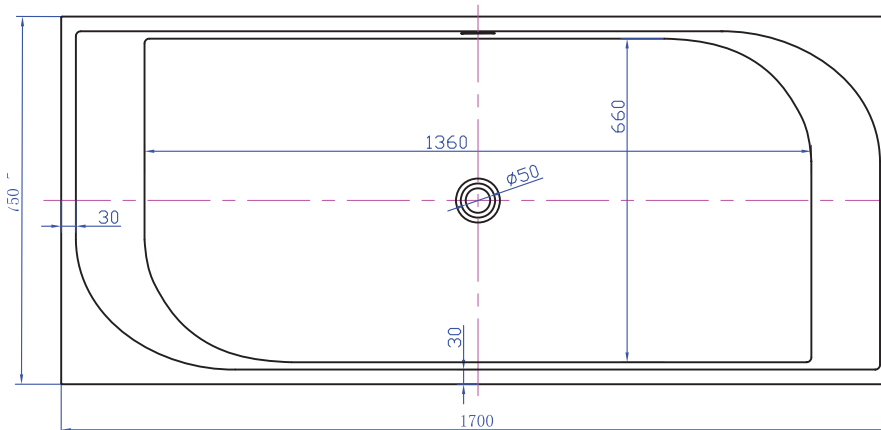

### Notes:

- Freestanding bathtub
- Solid surface
- Matt white
- Chrome waste
- Optional matching stone waste
- 10 year manufacturers warranty

**Size:** 1700 x 750 x 580 (mm)

### Options:

- Overflow
- Non-overflow
- Stone waste

Net Weight: 150kg  
Gross Weight: 200kg  
Volume: 360L  
Unit: mm

**GIA**  
*Itallii*

**AUSTRALIA**  
Phone: 1800 462 946  
Email: [info@stonebaths.com.au](mailto:info@stonebaths.com.au)  
Web: [stonebaths.com.au](http://stonebaths.com.au)