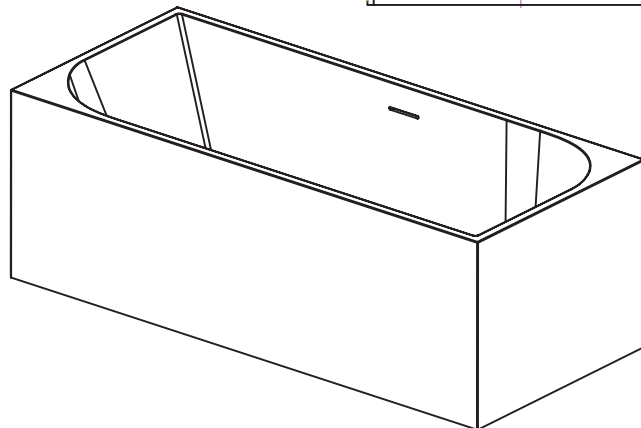

### Notes:

- Freestanding bathtub
- Solid surface
- Matt white
- Chrome waste
- Optional matching stone waste
- 10 year manufacturers warranty

**Size:** 1700 x 750 x 580 (mm)

### Options:

- Overflow
- Non-overflow
- Stone waste

Net Weight: 150kg  
Gross Weight: 200kg  
Volume: 360L  
Unit: mm

**GIA**  
*Itallii*

**AUSTRALIA**  
Phone: 1800 462 946  
Email: [info@stonebaths.com.au](mailto:info@stonebaths.com.au)  
Web: [stonebaths.com.au](http://stonebaths.com.au)