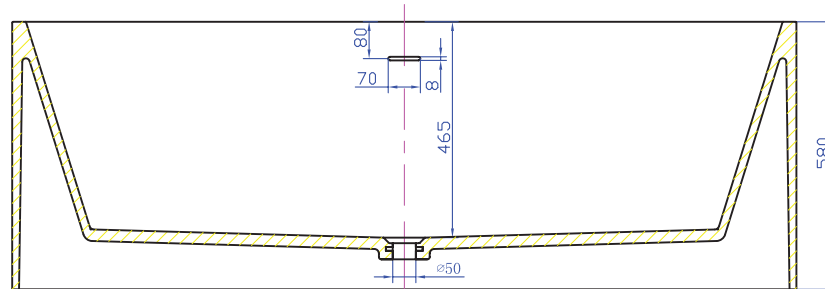

G65110 1700mm Freestanding Bath

Notes:

- Freestanding bathtub
- Solid surface
- Matt white
- Chrome waste
- Optional matching stone waste
- 10 year manufacturers warranty

Size: 1700 x 750 x 580 (mm)

Finishes:

- Matte white
- Gloss white
- Colour

Options:

- Overflow
- Non-overflow
- Stone waste

Net Weight: 150kg
Gross Weight: 200kg
Volume: 360L
Unit: mm