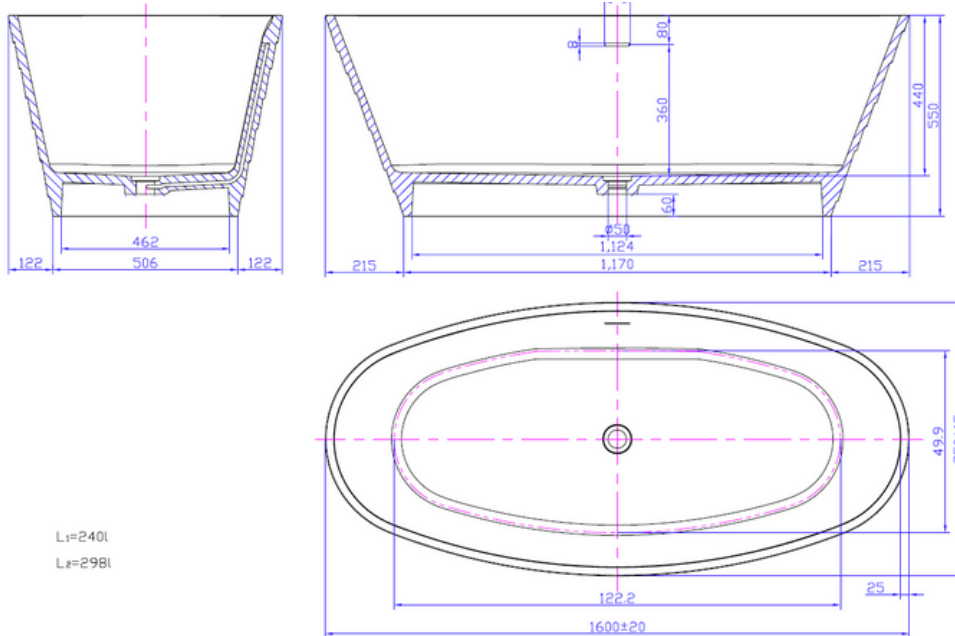

G65100 1600mm freestanding bath

Notes:

- Solid surface bath
- Matt white
- 10 year manufacturers warranty

Finishes:

- Matte white
- Gloss white
- Colour

Size: 1600 x 750 x 650 (mm)

Options:

- Stone waste

L₁=240L
 L₂=298L

65100

Net Weight: 120kg
 Gross Weight: 170kg
 Water Capacity: 240L
 Unit: mm