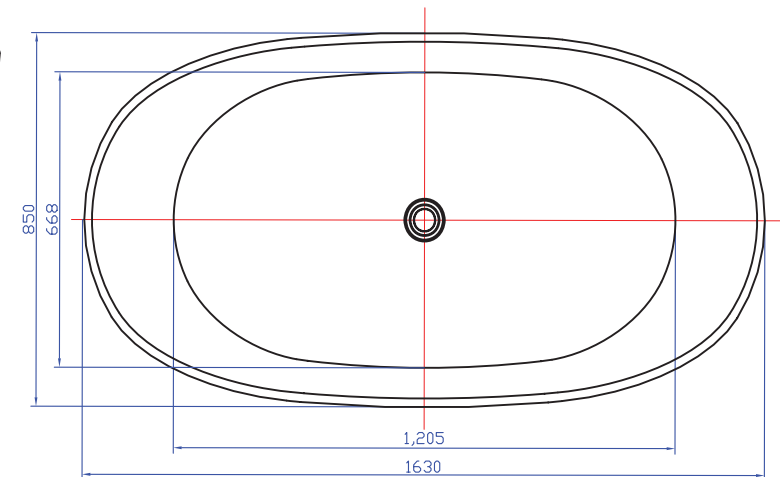

G6509 1630mm Freestanding Bath

Notes:

- Freestanding bathtub
- Solid surface
- Matt white
- Chrome waste
- Optional matching stone waste
- 10 year manufacturers warranty

Finishes:

- Matte white
- Gloss white
- Colour

Options:

- Overflow
- Non-overflow
- Stone waste

Size: 1630 x 850 x 640 (mm)

Net Weight: 130kg
Gross Weight: 180kg
Volume: 350L
Unit: mm

GIA
Itallii

AUSTRALIA

Phone: 1800 462 946
Email: info@stonebaths.com.au
Web: stonebaths.com.au