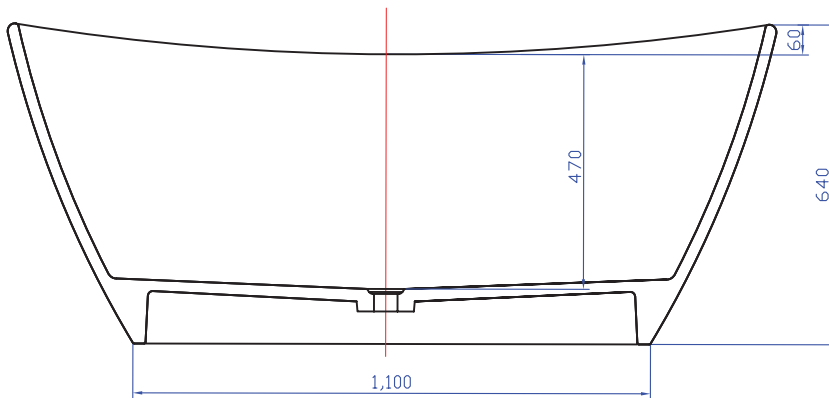

G6509 1630mm Freestanding Bath

Notes:

- Freestanding bathtub
- Solid surface
- Matt white
- Chrome waste
- Optional matching stone waste
- 10 year manufacturers warranty

Finishes:

- Matte white
- Gloss white
- Colour

Options:

- Overflow
- Non-overflow
- Stone waste

Size: 1630 x 850 x 640 (mm)

Net Weight: 130kg
Gross Weight: 180kg
Volume: 350L
Unit: mm

GIA
Itallii

AUSTRALIA

Phone: 1800 462 946
Email: info@stonebaths.com.au
Web: stonebaths.com.au