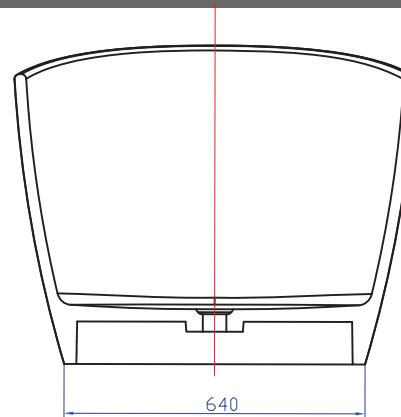

G6509 1630mm Freestanding Bath

Notes:

- Freestanding bathtub
- Solid surface
- Matt white
- Chrome waste
- Optional matching stone waste
- 10 year manufacturers warranty

Finishes:

- Matte white
- Gloss white
- Colour

Options:

- Overflow
- Non-overflow
- Stone waste

Size: 1630 x 850 x 640 (mm)

Net Weight: 130kg
Gross Weight: 180kg
Volume: 350L
Unit: mm

GIA
Itallii

AUSTRALIA

Phone: 1800 462 946
Email: info@stonebaths.com.au
Web: stonebaths.com.au