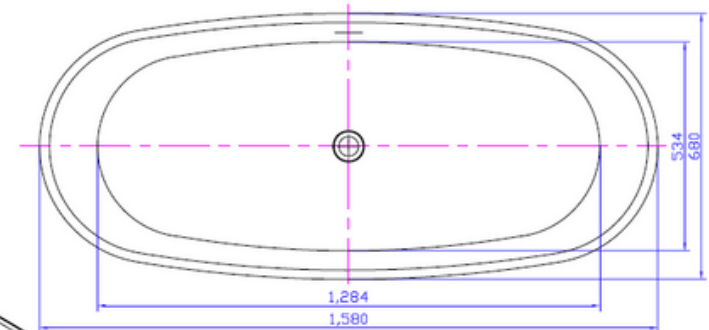

G6500 1580mm freestanding bath

Notes:

- Solid surface bath
- Matt white
- 10 year manufacturers warranty

Size: 1580 x 680 x 550 (mm)

Finishes:

- Matte white
- Gloss white
- Colour

Options:

- Stone waste

WD6500

Net Weight: 120kg
 Gross Weight: 170kg
 Water Capacity: 200L
 Unit: mm