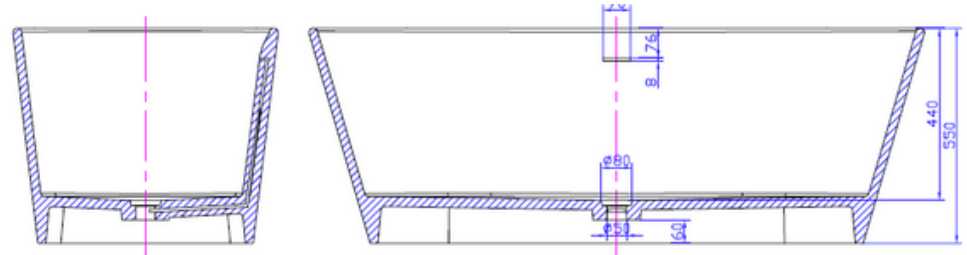

G6500 1580mm freestanding bath

Notes:

- Solid surface bath
- Matt white
- 10 year manufacturers warranty

Size: 1580 x 680 x 550 (mm)

Finishes:

- Matte white
- Gloss white
- Colour

Options:

- Stone waste

WD6500

Net Weight: 120kg
 Gross Weight: 170kg
 Water Capacity: 200L
 Unit: mm