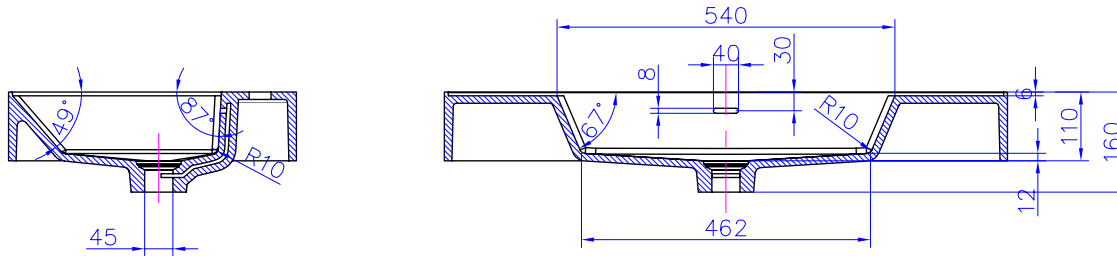

G38623 900mm Basin

Notes:

- Solid surface basin
- Matt white
- Blum hardware
- Chrome waste
- Optional matching stone waste
- 10 year manufacturers warranty

Finishes:

- Matte white
- Gloss white
- MDF timber colour range

Options:

- Stone waste

GIA
Itallii

Size: 900 x 460 x 160 (mm)

Net Weight: 20kg
Gross Weight: 23kg
Volume: 0.06m³

AUSTRALIA

Phone: 1800 462 946
Email: info@stonebaths.com.au
Web: stonebaths.com.au

NEW ZEALAND