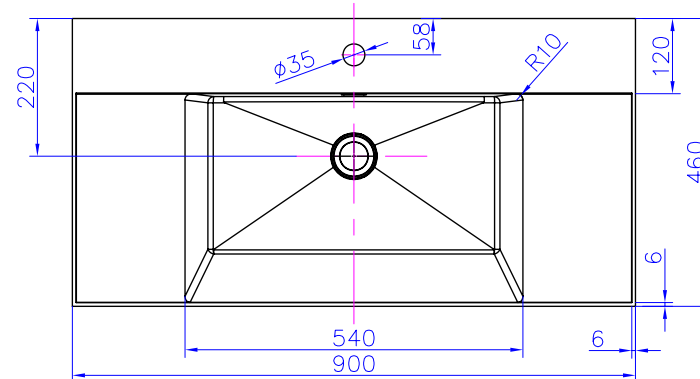

G38623 900mm Basin

Notes:

- Solid surface basin
- Matt white
- Blum hardware
- Chrome waste
- Optional matching stone waste
- 10 year manufacturers warranty

Finishes:

- Matte white
- Gloss white
- MDF timber colour range

Options:

- Stone waste

GIA
Itallii

Size: 900 x 460 x 160 (mm)

Net Weight: 20kg
Gross Weight: 23kg
Volume: 0.06m³

AUSTRALIA

Phone: 1800 462 946
Email: info@stonebaths.com.au
Web: stonebaths.com.au

NEW ZEALAND