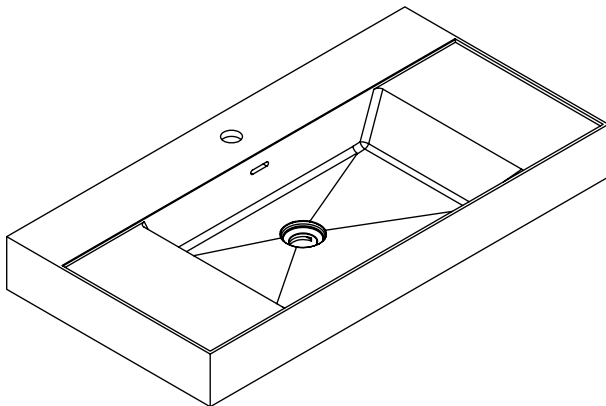

G38623 900mm Basin

Notes:

- Solid surface basin
- Matt white
- Blum hardware
- Chrome waste
- Optional matching stone waste
- 10 year manufacturers warranty

Finishes:

- Matte white
- Gloss white
- MDF timber colour range

Options:

- Stone waste

GIA
Itallii

Size: 900 x 460 x 160 (mm)

Net Weight: 20kg
Gross Weight: 23kg
Volume: 0.06m³

AUSTRALIA

Phone: 1800 462 946
Email: info@stonebaths.com.au
Web: stonebaths.com.au

NEW ZEALAND