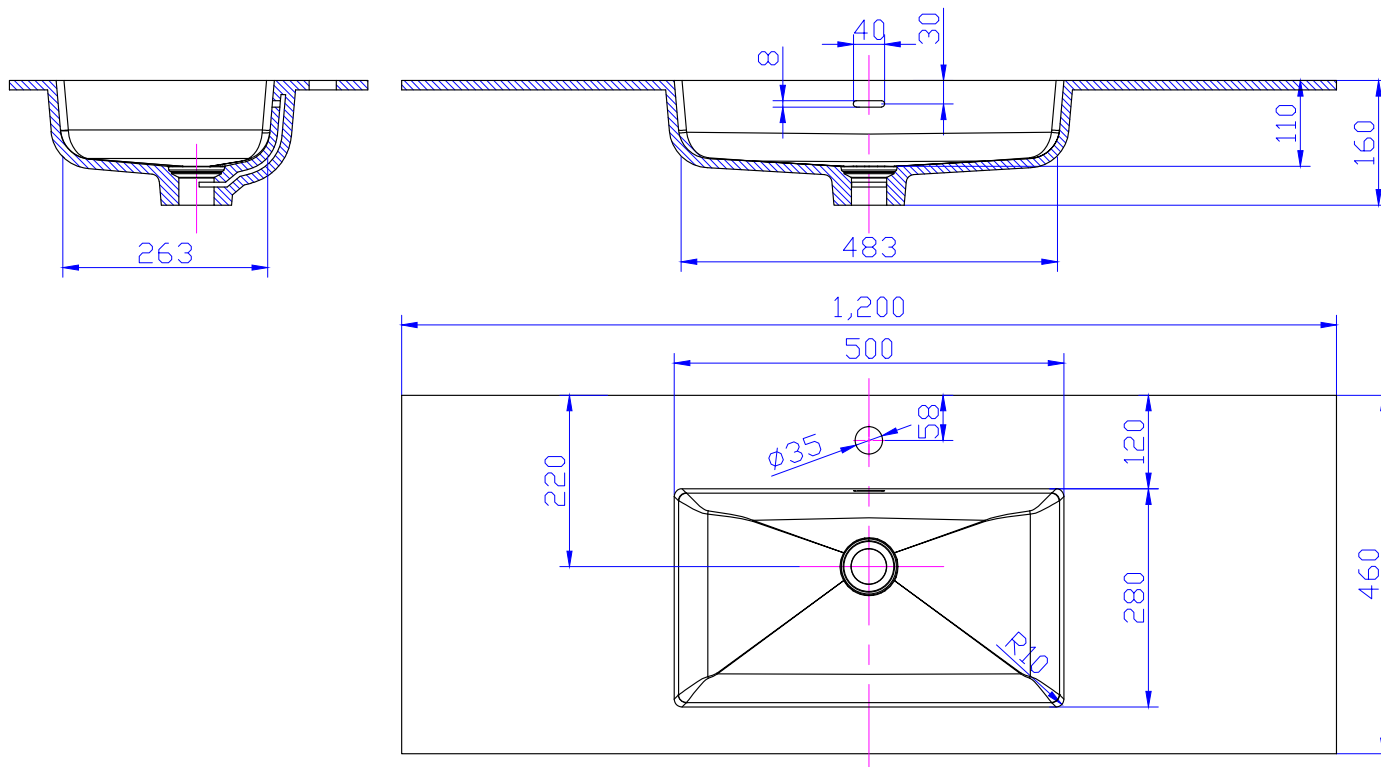

G38618 1200mm Basin

Notes:

- Solid surface basin
- Matt white
- Blum hardware
- Chrome waste
- Optional matching stone waste
- 10 year manufacturers warranty

Finishes:

- Matte white
- Gloss white
- MDF timber colour range

Options:

- Stone waste

GIA
Itallii

Size: 1200 x 460 x 160 (mm)

Net Weight: 15kg
Gross Weight: 18kg
Unit: 0.08m³

AUSTRALIA

Phone: 1800 462 946
Email: info@stonebaths.com.au
Web: stonebaths.com.au

NEW ZEALAND