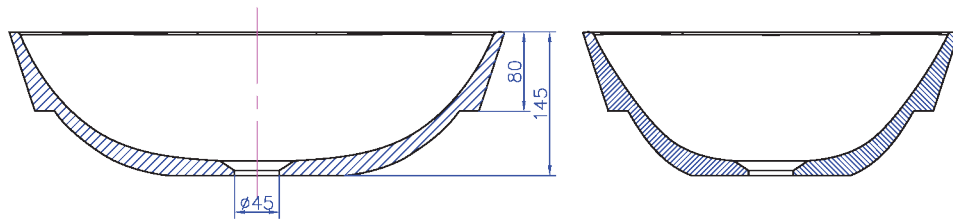

G38586 500mm Basin

Notes:

- Solid surface basin
- Matt white
- Blum hardware
- Chrome waste
- Optional matching stone waste
- 10 year manufacturers warranty

Finishes:

- Matte white
- Gloss white
- MDF timber colour range

Options:

- Stone waste

GIA
Itallii

Size: 500 x 380 x 145 (mm)

Net Weight: 8kg
Gross Weight: 9kg
Volume: 0.03m³

AUSTRALIA

Phone: 1800 462 946
Email: info@stonebaths.com.au
Web: stonebaths.com.au

NEW ZEALAND