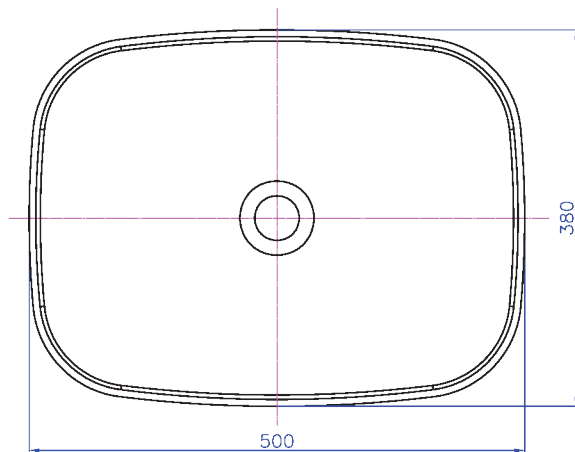

G38586 500mm Basin

Notes:

- Solid surface basin
- Matt white
- Blum hardware
- Chrome waste
- Optional matching stone waste
- 10 year manufacturers warranty

Finishes:

- Matte white
- Gloss white
- MDF timber colour range

Options:

- Stone waste

GIA
Itallii

Size: 500 x 380 x 145 (mm)

Net Weight: 8kg
Gross Weight: 9kg
Volume: 0.03m³

AUSTRALIA

Phone: 1800 462 946
Email: info@stonebaths.com.au
Web: stonebaths.com.au

NEW ZEALAND