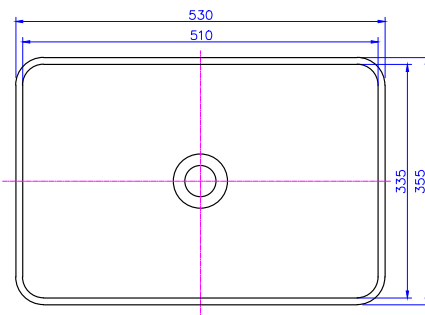

### Options:

- Stone waste

**GIA**  
*Itallii*

**Size:** 530 x 355 x 145 (mm)

Net Weight: 8kg  
Gross Weight: 9kg  
Volume: 0.03m<sup>3</sup>