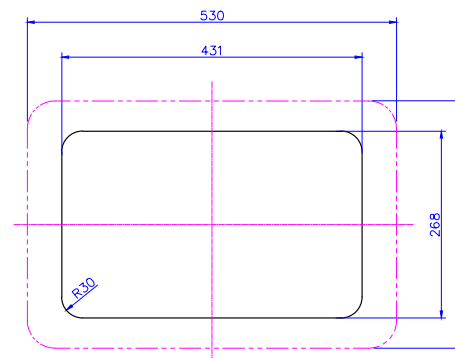

## G38585 530mm Basin

### Options:

- Stone waste

**GIA**  
*Itallii*

**Size:** 530 x 355 x 145 (mm)

Net Weight: 8kg  
Gross Weight: 9kg  
Volume: 0.03m<sup>3</sup>