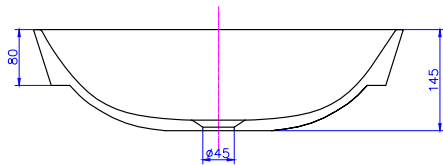

### Options:

- Stone waste

**GIA**  
*Itallii*

**Size:** 530 x 355 x 145 (mm)

Net Weight: 8kg  
Gross Weight: 9kg  
Volume: 0.03m<sup>3</sup>