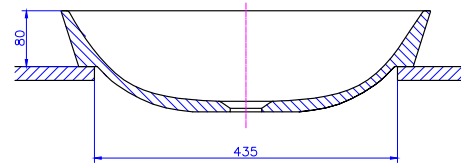

### Options:

- Stone waste

**GIA**  
*Itallii*

**Size:** 530 x 355 x 145 (mm)

Net Weight: 8kg  
Gross Weight: 9kg  
Volume: 0.03m<sup>3</sup>