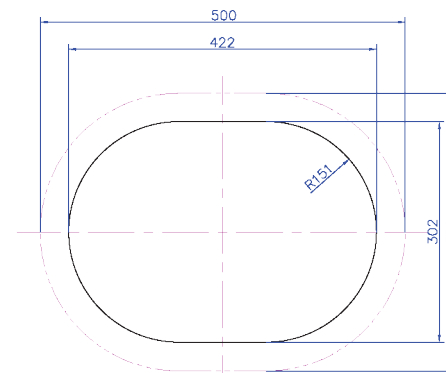

### Options:

- Stone waste

**GIA**  
*Itallii*

**Size:** 500 x 380 x 145 (mm)

Net Weight: 8kg  
Gross Weight: 9kg  
Unit: 0.03m<sup>3</sup>