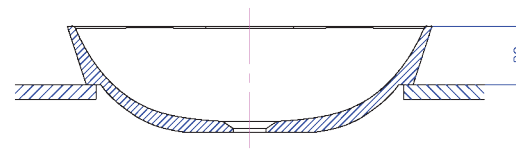

### Options:

- Stone waste

**GIA**  
*Itallii*

**Size:** 500 x 380 x 145 (mm)

Net Weight: 8kg  
Gross Weight: 9kg  
Unit: 0.03m<sup>3</sup>