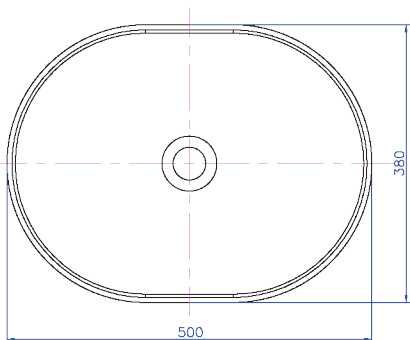

### Options:

- Stone waste

**GIA**  
*Itallii*

**Size:** 500 x 380 x 145 (mm)

Net Weight: 8kg  
Gross Weight: 9kg  
Unit: 0.03m<sup>3</sup>