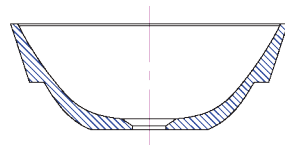

### Options:

- Stone waste

**GIA**  
*Itallii*

**Size:** 500 x 380 x 145 (mm)

Net Weight: 8kg  
Gross Weight: 9kg  
Unit: 0.03m<sup>3</sup>