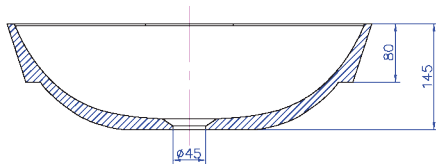

### Options:

- Stone waste

**GIA**  
*Itallii*

**Size:** 500 x 380 x 145 (mm)

Net Weight: 8kg  
Gross Weight: 9kg  
Unit: 0.03m<sup>3</sup>