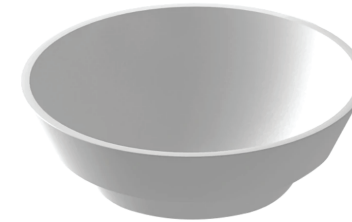

G38583 420mm Basin

Notes:

- Solid surface basin
- Matt white
- Blum hardware
- Chrome waste
- Optional matching stone waste
- 10 year manufacturers warranty

Finishes:

- Matte white
- Gloss white
- MDF timber colour range

Options:

- Stone waste

GIA
Itallii

Size: 420 x 420 x 130 (mm)

Net Weight: 8kg
Gross Weight: 9kg
Volume: 0.02m³

AUSTRALIA

Phone: 1800 462 946
Email: info@stonebaths.com.au
Web: stonebaths.com.au

NEW ZEALAND