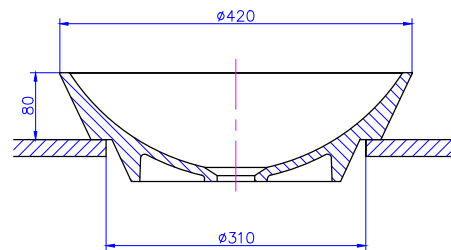

G38583 420mm Basin

Notes:

- Solid surface basin
- Matt white
- Blum hardware
- Chrome waste
- Optional matching stone waste
- 10 year manufacturers warranty

Finishes:

- Matte white
- Gloss white
- MDF timber colour range

Options:

- Stone waste

GIA
Itallii

Size: 420 x 420 x 130 (mm)

Net Weight: 8kg
Gross Weight: 9kg
Volume: 0.02m³

AUSTRALIA

Phone: 1800 462 946
Email: info@stonebaths.com.au
Web: stonebaths.com.au

NEW ZEALAND