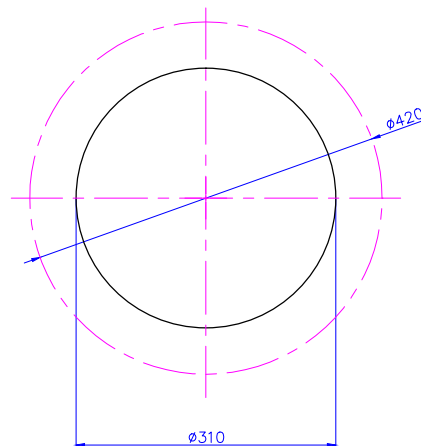

G38583 420mm Basin

Notes:

- Solid surface basin
- Matt white
- Blum hardware
- Chrome waste
- Optional matching stone waste
- 10 year manufacturers warranty

Finishes:

- Matte white
- Gloss white
- MDF timber colour range

Options:

- Stone waste

GIA
Itallii

Size: 420 x 420 x 130 (mm)

Net Weight: 8kg
Gross Weight: 9kg
Volume: 0.02m³

AUSTRALIA

Phone: 1800 462 946
Email: info@stonebaths.com.au
Web: stonebaths.com.au

NEW ZEALAND