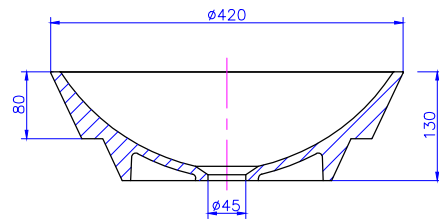

G38583 420mm Basin

Notes:

- Solid surface basin
- Matt white
- Blum hardware
- Chrome waste
- Optional matching stone waste
- 10 year manufacturers warranty

Finishes:

- Matte white
- Gloss white
- MDF timber colour range

Options:

- Stone waste

GIA
Itallii

Size: 420 x 420 x 130 (mm)

Net Weight: 8kg
Gross Weight: 9kg
Volume: 0.02m³

AUSTRALIA

Phone: 1800 462 946
Email: info@stonebaths.com.au
Web: stonebaths.com.au

NEW ZEALAND