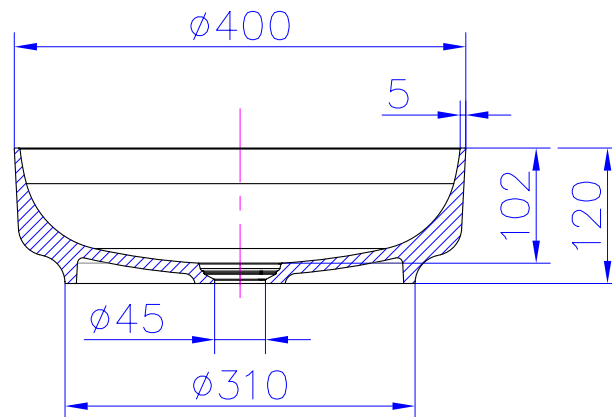

G38576 400mm Basin

Notes:

- Solid surface basin
- Matt white
- Blum hardware
- Chrome waste
- Optional matching stone waste
- 10 year manufacturers warranty

Finishes:

- Matte white
- Gloss white
- MDF timber colour range

Options:

- Stone waste

GIA
Itallii

Size: 400 x 420 x 120 (mm)

Net Weight: 8kg
Gross Weight: 9kg
Volume: 0.02m³

AUSTRALIA

Phone: 1800 462 946
Email: info@stonebaths.com.au
Web: stonebaths.com.au

NEW ZEALAND