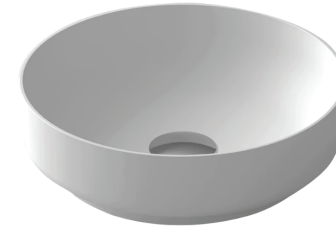

G38576 400mm Basin

Notes:

- Solid surface basin
- Matt white
- Blum hardware
- Chrome waste
- Optional matching stone waste
- 10 year manufacturers warranty

Finishes:

- Matte white
- Gloss white
- MDF timber colour range

Options:

- Stone waste

GIA
Itallii

Size: 400 x 420 x 120 (mm)

Net Weight: 8kg
Gross Weight: 9kg
Volume: 0.02m³

AUSTRALIA

Phone: 1800 462 946
Email: info@stonebaths.com.au
Web: stonebaths.com.au

NEW ZEALAND