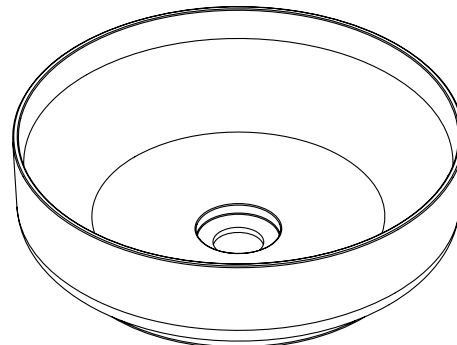

G38576 400mm Basin

Notes:

- Solid surface basin
- Matt white
- Blum hardware
- Chrome waste
- Optional matching stone waste
- 10 year manufacturers warranty

Finishes:

- Matte white
- Gloss white
- MDF timber colour range

Options:

- Stone waste

GIA
Itallii

Size: 400 x 420 x 120 (mm)

Net Weight: 8kg
Gross Weight: 9kg
Volume: 0.02m³

AUSTRALIA

Phone: 1800 462 946
Email: info@stonebaths.com.au
Web: stonebaths.com.au

NEW ZEALAND