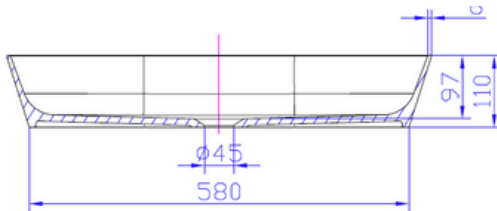

G38541 650mm Benchtop Oval Basin

Notes:

- Solid surface basin
- Matt white
- 10 year manufacturers warranty

Size: 650 x 420 x 110 (mm)

Finishes:

- Matte white
- Gloss white
- Colour

Options:

- Stone waste

38541

Net Weight: 8kg
Gross Weight: 10kg
Unit: mm