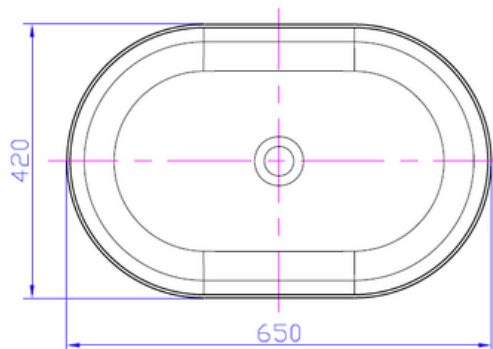

G38541 650mm Benchtop Oval Basin

Notes:

- Solid surface basin
- Matt white
- 10 year manufacturers warranty

Size: 650 x 420 x 110 (mm)

Finishes:

- Matte white
- Gloss white
- Colour

Options:

- Stone waste

38541

Net Weight: 8kg
Gross Weight: 10kg
Unit: mm