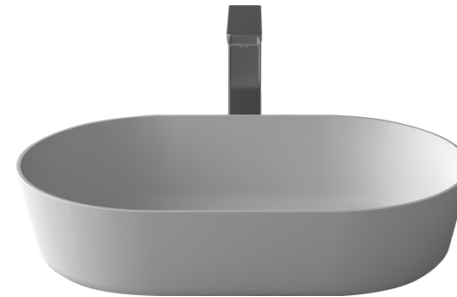

G38541 650mm Benchtop Oval Basin

Notes:

- Solid surface basin
- Matt white
- 10 year manufacturers warranty

Size: 650 x 420 x 110 (mm)

Finishes:

- Matte white
- Gloss white
- Colour

Options:

- Stone waste

38541

Net Weight: 8kg
Gross Weight: 10kg
Unit: mm