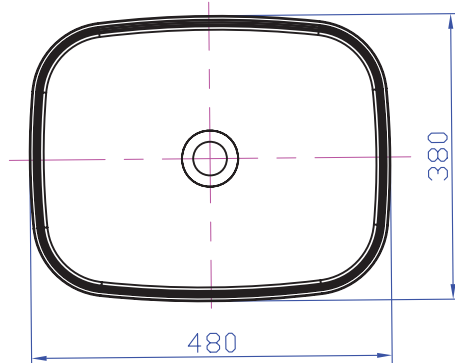

G38538 480mm Benchtop Basin

Notes:

- Solid surface basin
- Optional matching stone waste
- 10 year manufacturers warranty

Finishes:

- Matte white
- Gloss white

Options:

- Stone waste

Size: 480 x 380 x 120 (mm)

Net Weight: 8kg
Gross Weight: 9kg

AUSTRALIA

Phone: 1800 462 946
Email: info@stonebaths.com.au
Web: stonebaths.com.au

NEW ZEALAND

0800 001 872
info@stonebaths.co.nz
stonebaths.co.nz