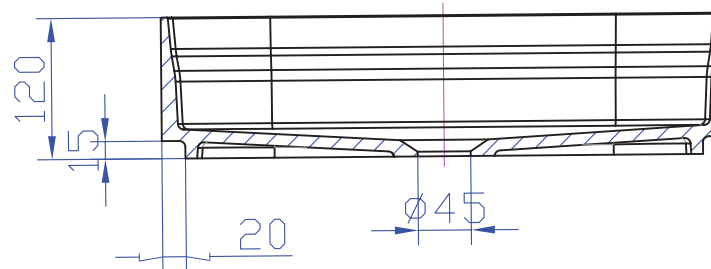

G38538 480mm Benchtop Basin

Notes:

- Solid surface basin
- Optional matching stone waste
- 10 year manufacturers warranty

Finishes:

- Matte white
- Gloss white

Options:

- Stone waste

Size: 480 x 380 x 120 (mm)

Net Weight: 8kg
Gross Weight: 9kg

AUSTRALIA

Phone: 1800 462 946
Email: info@stonebaths.com.au
Web: stonebaths.com.au

NEW ZEALAND

0800 001 872
info@stonebaths.co.nz
stonebaths.co.nz