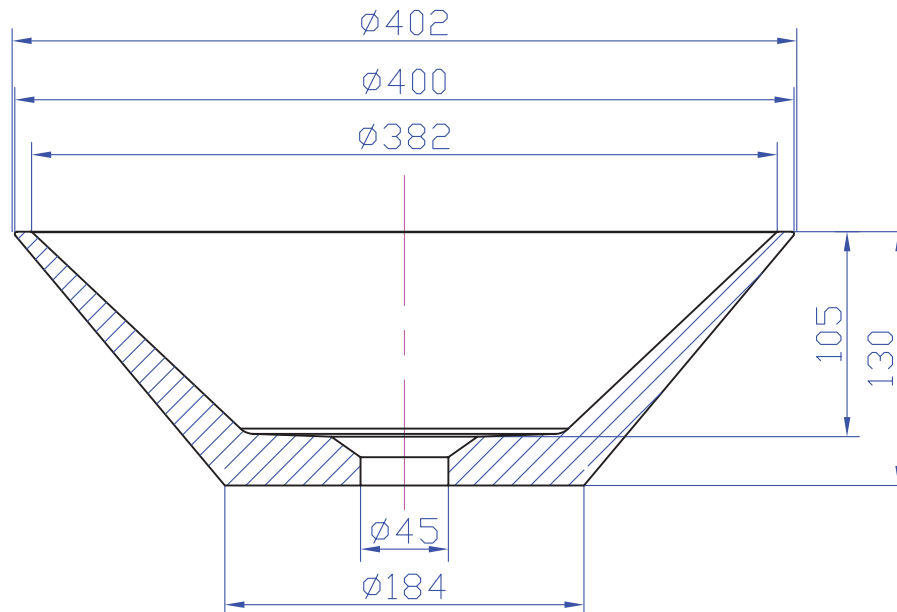

G38523 400mm Benchtop Basin

Notes:

- Solid surface basin
- Optional matching stone waste
- 10 year manufacturers warranty

Finishes:

- Matte white
- Gloss white

Options:

- Stone waste

Size: 402 x 402 x 130 (mm)

Net Weight: 8kg
Gross Weight: 9kg

AUSTRALIA

Phone: 1800 462 946
Email: info@stonebaths.com.au
Web: stonebaths.com.au

NEW ZEALAND

0800 001 872
Email: info@stonebaths.co.nz
Web: stonebaths.co.nz