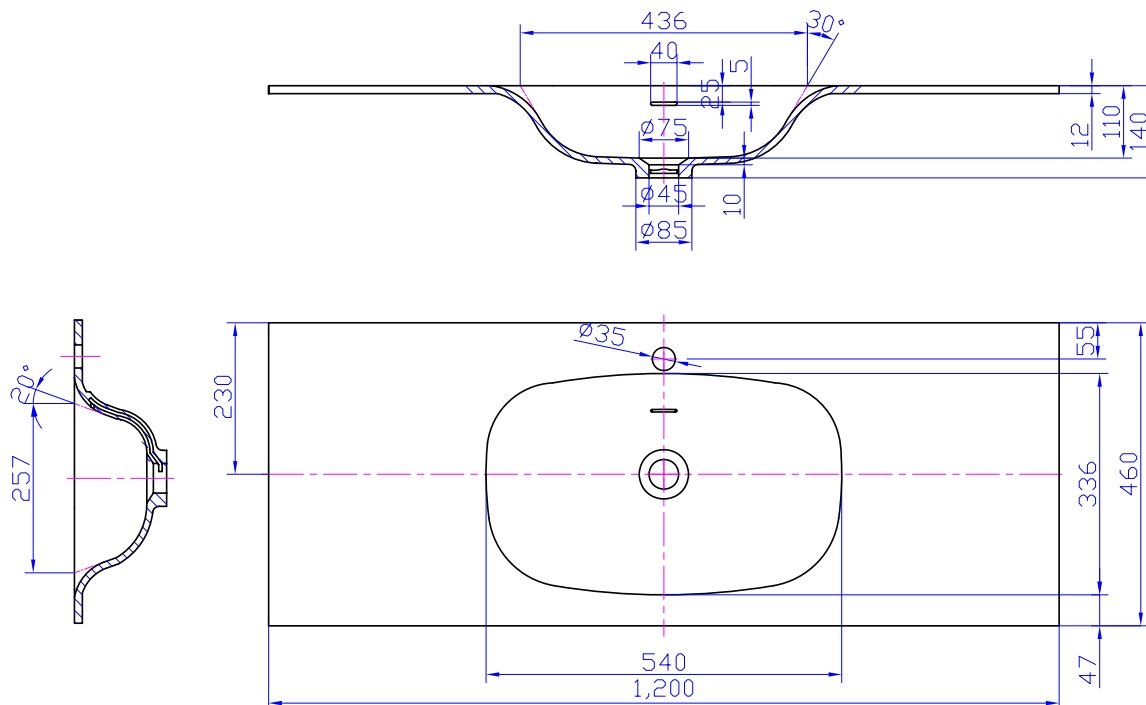

## G38419 1200mm Basin

### Options:

- Stone waste

**GIA**  
*Itallii*

**Size:** 1200 x 460 x 140 (mm)

Net Weight: 20kg  
Gross Weight: 23kg  
Unit: 0.07m<sup>3</sup>