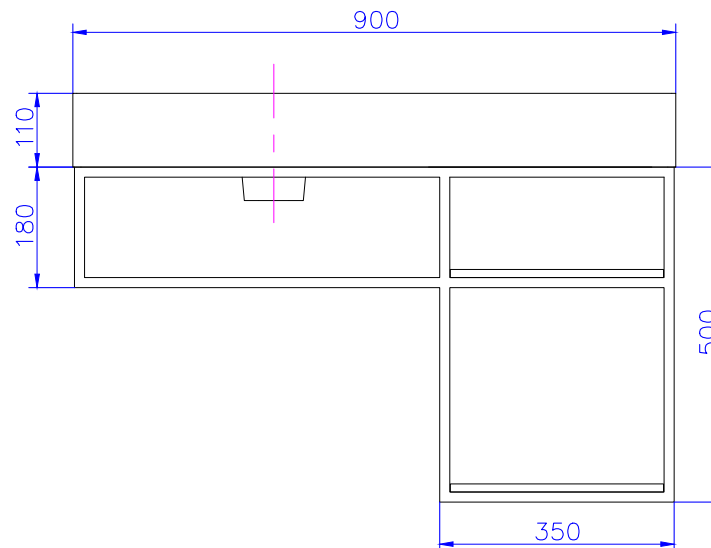

### Options:

- Stone waste

**GIA**  
*Itallii*

**Size:** 900 x 460 x 500 (mm)

Net Weight: 20kg  
Gross Weight: 23kg  
Volume: 0.21m<sup>3</sup>