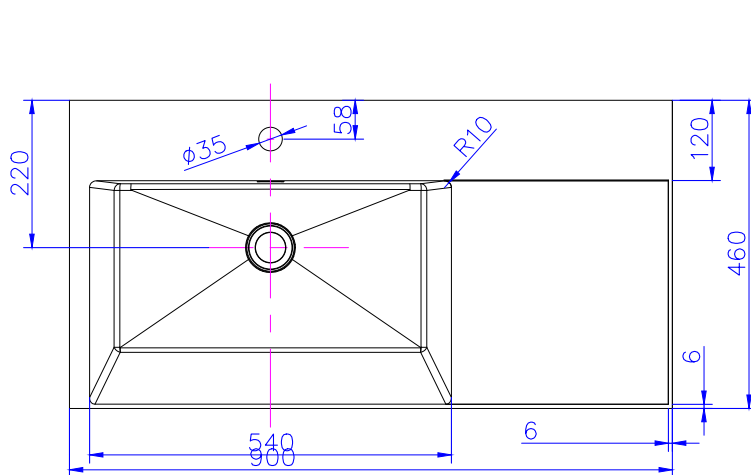

### Options:

- Stone waste

**GIA**  
*Itallii*

**Size:** 900 x 460 x 500 (mm)

Net Weight: 20kg  
Gross Weight: 23kg  
Volume: 0.21m<sup>3</sup>