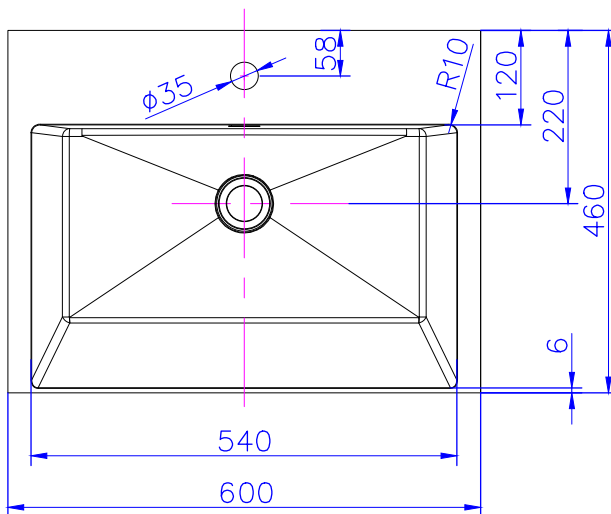

### Options:

- Stone waste

**GIA**  
*Itallii*

**Size:** 600 x 460 x 500 (mm)

Net Weight: 15kg  
Gross Weight: 18kg  
Unit: 0.15m<sup>3</sup>