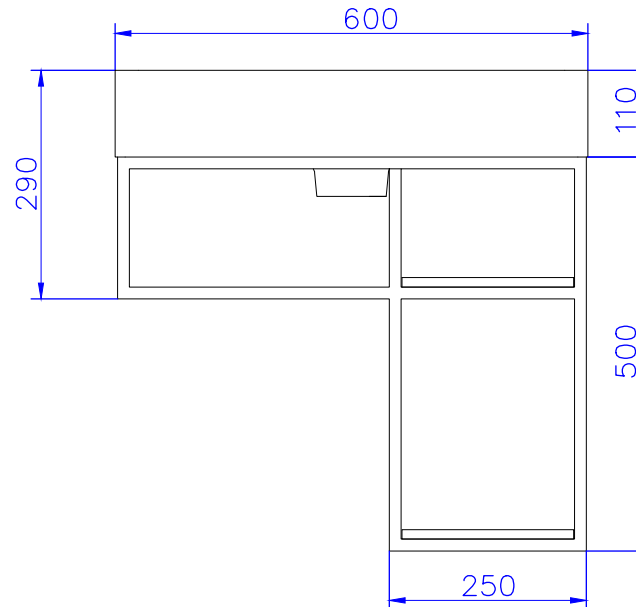

### Options:

- Stone waste

**GIA**  
*Itallii*

**Size:** 600 x 460 x 500 (mm)

Net Weight: 15kg  
Gross Weight: 18kg  
Unit: 0.15m<sup>3</sup>