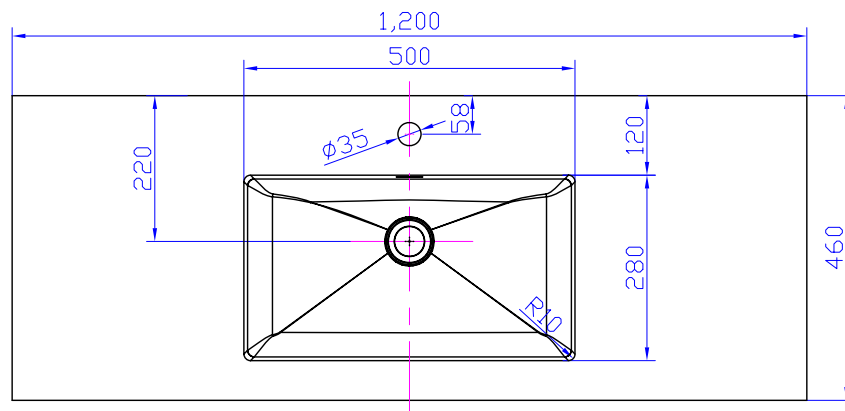

G2733-0 1200mm x 15mm Wall Hung

Notes:

- Solid surface basin
- Matt white
- MDF timber cabinetry
- Blum hardware
- Chrome waste
- Optional matching stone waste
- 10 year manufacturers warranty

Finishes:

- Matte white
- Gloss white
- MDF timber colour range

Options:

- Stone waste

GIA
Itallii

Size: 1200 x 460 x 362 (mm)

Net Weight: 25kg
Gross Weight: 28kg
Volume: 0.19m³

AUSTRALIA

Phone: 1800 462 946
Email: info@stonebaths.com.au
Web: stonebaths.com.au

NEW ZEALAND