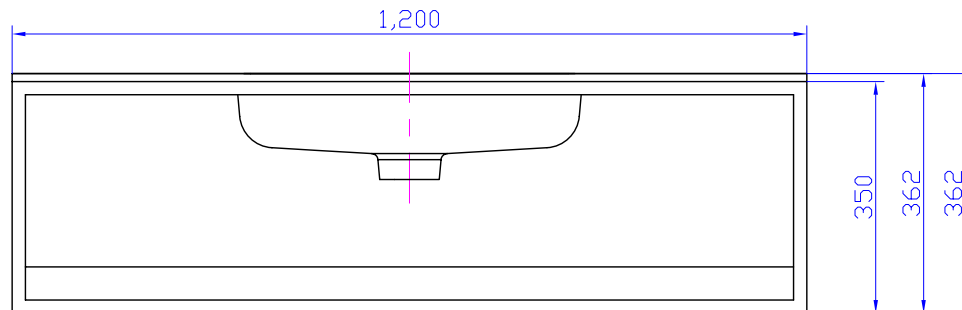

G2733-0 1200mm x 15mm Wall Hung

Notes:

- Solid surface basin
- Matt white
- MDF timber cabinetry
- Blum hardware
- Chrome waste
- Optional matching stone waste
- 10 year manufacturers warranty

Finishes:

- Matte white
- Gloss white
- MDF timber colour range

Options:

- Stone waste

GIA
Itallii

Size: 1200 x 460 x 362 (mm)

Net Weight: 25kg
Gross Weight: 28kg
Volume: 0.19m³

AUSTRALIA

Phone: 1800 462 946
Email: info@stonebaths.com.au
Web: stonebaths.com.au

NEW ZEALAND