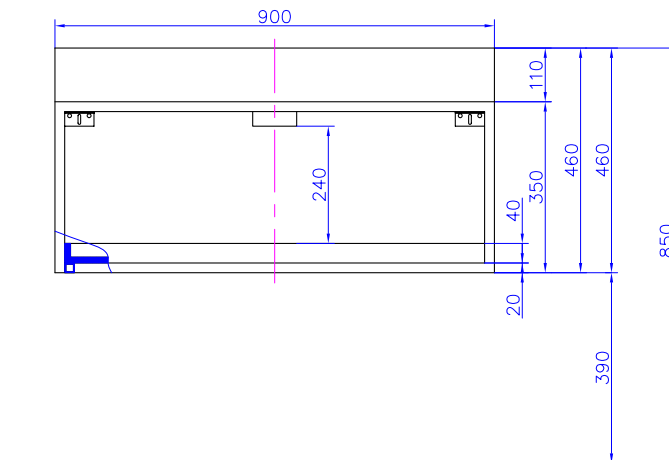

G2732-0 900mm Floorstanding Vanity

Notes:

- Solid surface basin
- Matt white
- MDF timber cabinetry
- Blum hardware
- Chrome waste
- Optional matching stone waste
- 10 year manufacturers warranty

Finishes:

- Matte white
- Gloss white
- MDF timber colour range

Options:

- Stone waste

GIA
Itallii

Size: 900 x 460 x 460 (mm)

Net Weight: 15kg
Gross Weight: 18kg
Volume: 0.2m³

AUSTRALIA

Phone: 1800 462 946
Email: info@stonebaths.com.au
Web: stonebaths.com.au