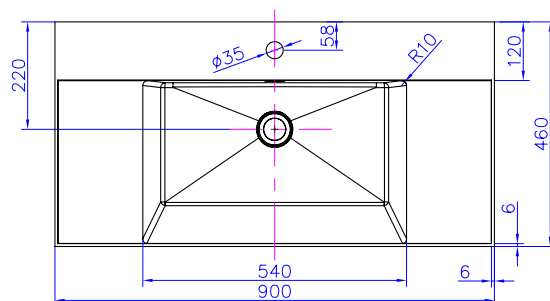

- Matte white
- Gloss white
- MDF timber colour range

Options:

- Stone waste

GIA
Itallii

Size: 900 x 460 x 460 (mm)

Net Weight: 15kg
Gross Weight: 18kg
Volume: 0.2m³

AUSTRALIA

Phone: 1800 462 946
Email: info@stonebaths.com.au
Web: stonebaths.com.au