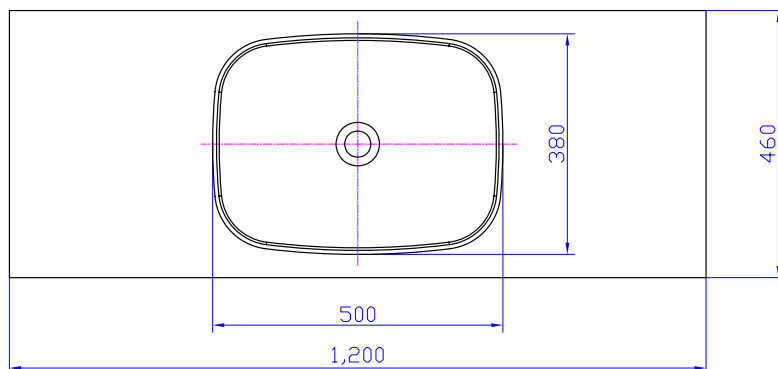

G2729 1200mm Wall Hung

Notes:

- Solid surface basin
- Matt white
- MDF timber cabinetry
- Blum hardware
- Chrome waste
- Optional matching stone waste
- 10 year manufacturers warranty

Finishes:

- Matte white
- Gloss white
- MDF timber colour range

Options:

- Stone waste

GIA
Itallii

Size: 1200 x 460 x 500 (mm)

Net Weight: 25kg
Gross Weight: 28kg
Unit: 0.23m³

AUSTRALIA

Phone: 1800 462 946
Email: info@stonebaths.com.au
Web: stonebaths.com.au

NEW ZEALAND