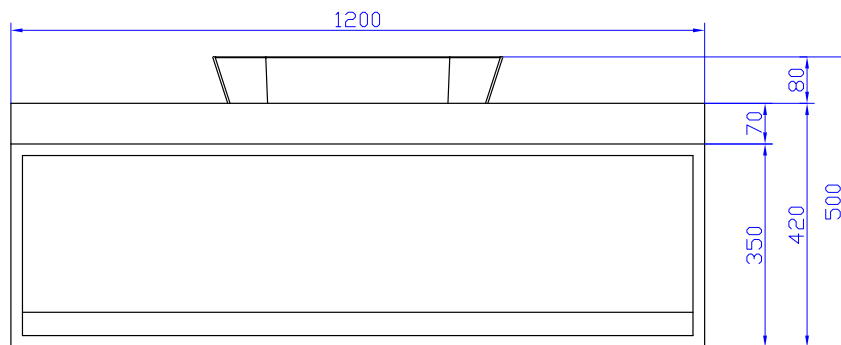

G2729 1200mm Wall Hung

Notes:

- Solid surface basin
- Matt white
- MDF timber cabinetry
- Blum hardware
- Chrome waste
- Optional matching stone waste
- 10 year manufacturers warranty

Finishes:

- Matte white
- Gloss white
- MDF timber colour range

Options:

- Stone waste

GIA
Itallii

Size: 1200 x 460 x 500 (mm)

Net Weight: 25kg
Gross Weight: 28kg
Unit: 0.23m³

AUSTRALIA

Phone: 1800 462 946
Email: info@stonebaths.com.au
Web: stonebaths.com.au

NEW ZEALAND