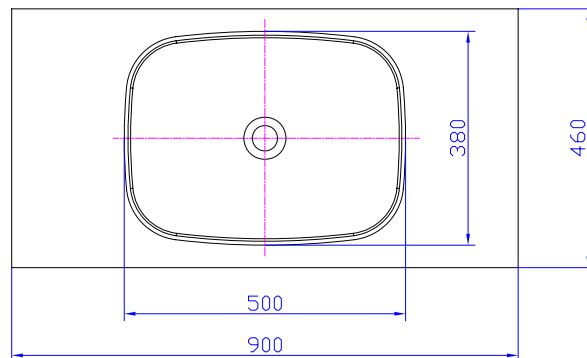

### Options:

- Stone waste

**GIA**  
*Itallii*

**Size:** 900 x 460 x 500 (mm)

Net Weight: 15kg  
Gross Weight: 18kg  
Unit: 0.17m<sup>3</sup>