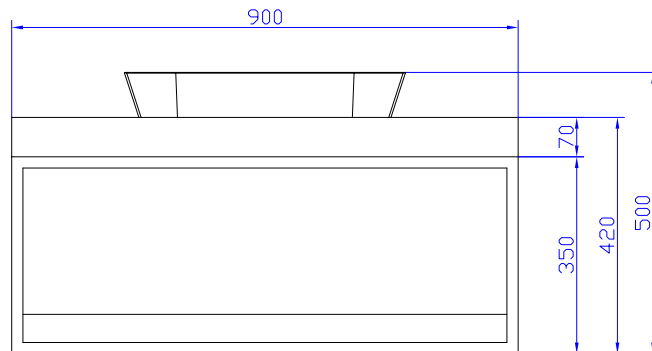

### Options:

- Stone waste

**GIA**  
*Itallii*

**Size:** 900 x 460 x 500 (mm)

Net Weight: 15kg  
Gross Weight: 18kg  
Unit: 0.17m<sup>3</sup>