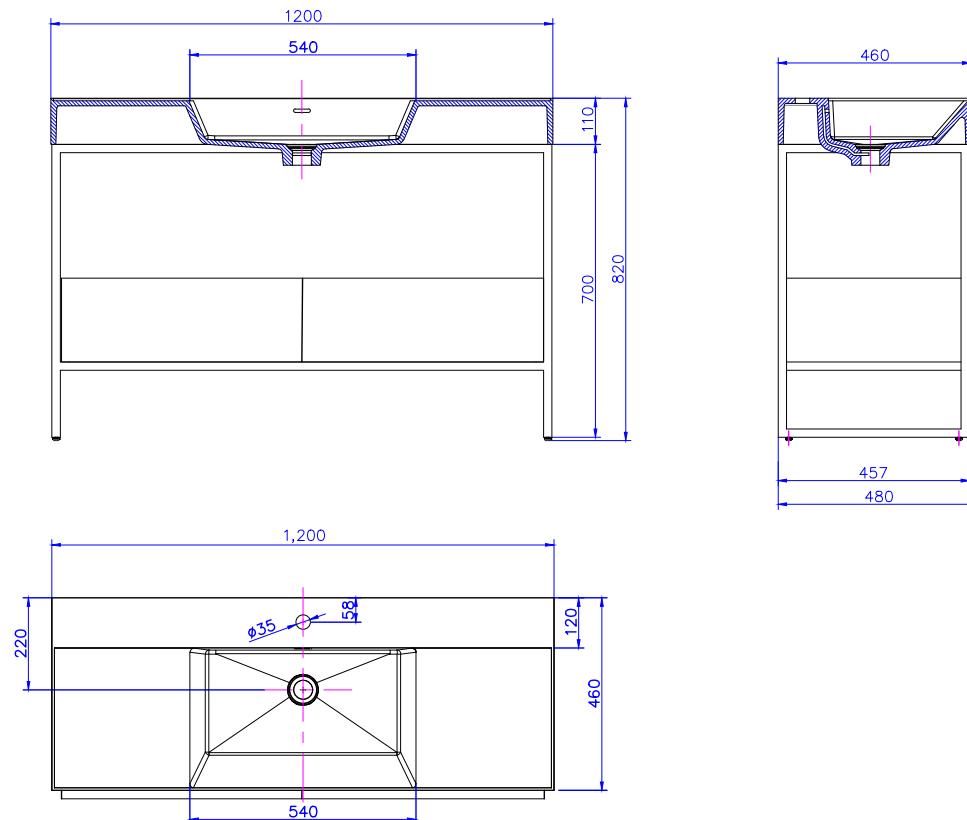

G2726-0 1200mm Floorstanding Vanity

Notes:

- Solid surface basin
- Matt white
- MDF timber cabinetry
- Blum hardware
- Chrome waste
- Optional matching stone waste
- 10 year manufacturers warranty

Finishes:

- Matte white
- Gloss white
- MDF timber colour range

Options:

- Stone waste

GIA
Itallii

Size: 1200 x 460 x 820 (mm)

Net Weight: 35kg
Gross Weight: 38kg
Volume: 0.41m³

AUSTRALIA

Phone: 1800 462 946
Email: info@stonebaths.com.au
Web: stonebaths.com.au