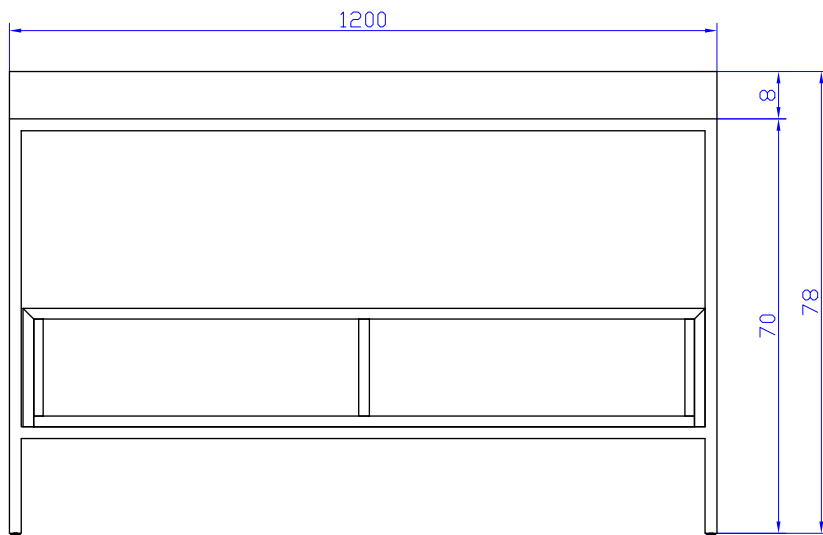

G2722-0 1200mm Floorstanding Vanity

Notes:

- Solid surface basin
- Matt white
- MDF timber cabinetry
- Blum hardware
- Chrome waste
- Optional matching stone waste
- 10 year manufacturers warranty

Finishes:

- Matte white
- Gloss white
- MDF timber colour range

Options:

- Stone waste

GIA
Itallii

Size: 1200 x 460 x 780 (mm)

Net Weight: 50kg
Gross Weight: 53kg
Volume: 0.45m³

AUSTRALIA

Phone: 1800 462 946
Email: info@stonebaths.com.au
Web: stonebaths.com.au