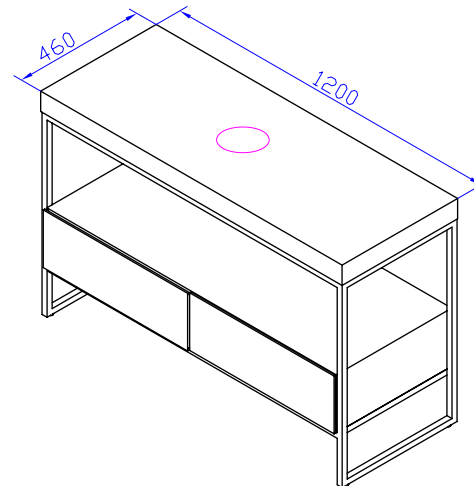

G2722-0 1200mm Floorstanding Vanity

Notes:

- Solid surface basin
- Matt white
- MDF timber cabinetry
- Blum hardware
- Chrome waste
- Optional matching stone waste
- 10 year manufacturers warranty

Finishes:

- Matte white
- Gloss white
- MDF timber colour range

Options:

- Stone waste

GIA
Itallii

Size: 1200 x 460 x 780 (mm)

Net Weight: 50kg
Gross Weight: 53kg
Volume: 0.45m³

AUSTRALIA

Phone: 1800 462 946
Email: info@stonebaths.com.au
Web: stonebaths.com.au