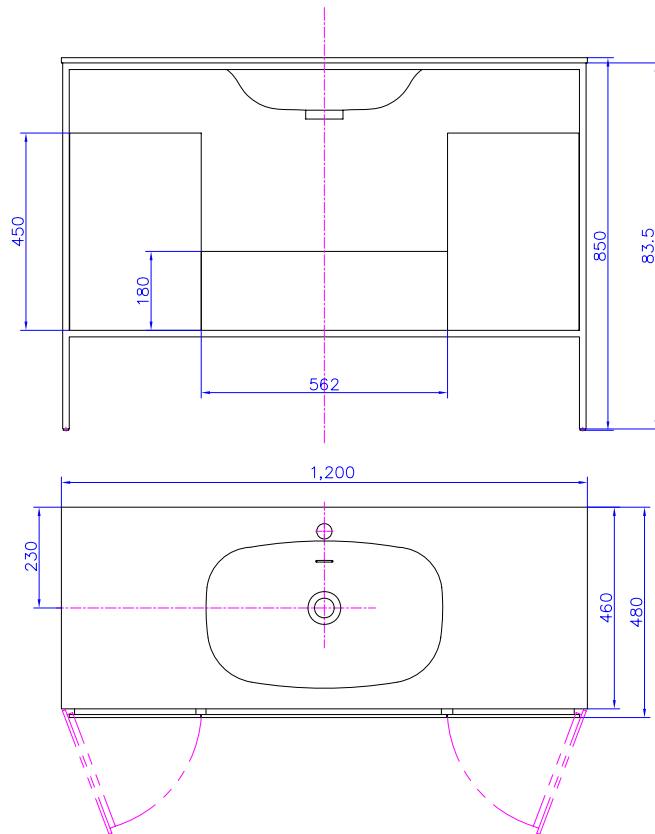

### Options:

- Stone waste

**GIA**  
*Itallii*

**Size:** 1200 x 480 x 850 (mm)

Net Weight: 30kg  
Gross Weight: 33kg  
Volume: 0.36m<sup>3</sup>