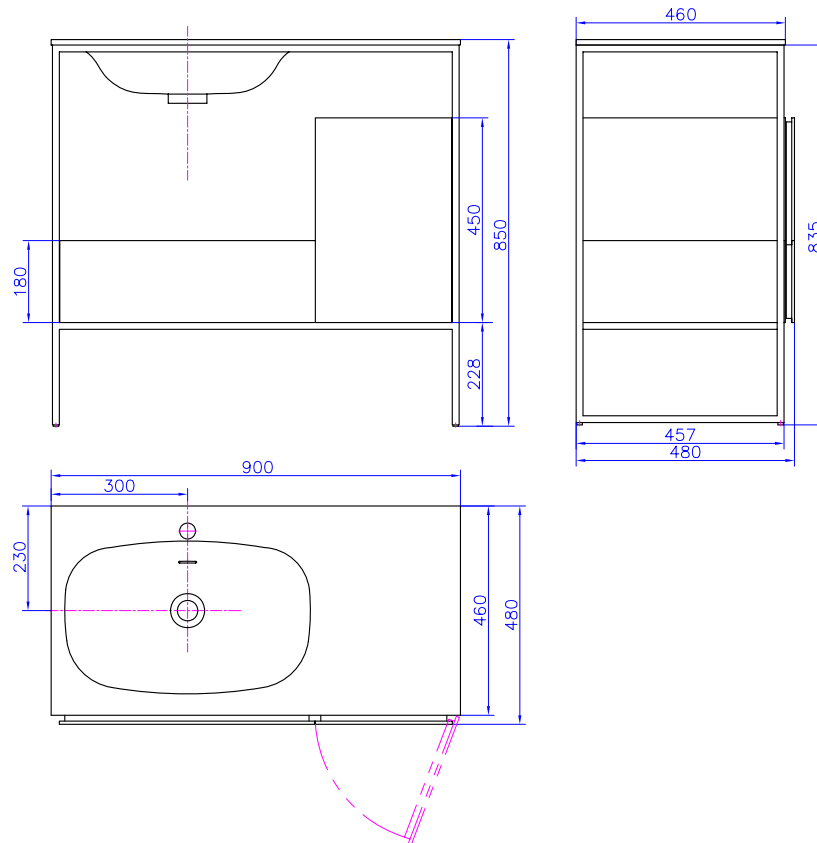

## G2701-0 900mm Floorstanding Vanity

### Options:

- Stone waste

**GIA**  
*Itallii*

**Size:** 900 x 480 x 850 (mm)

Net Weight: 40kg  
Gross Weight: 45kg  
Volume: 0.49m<sup>3</sup>