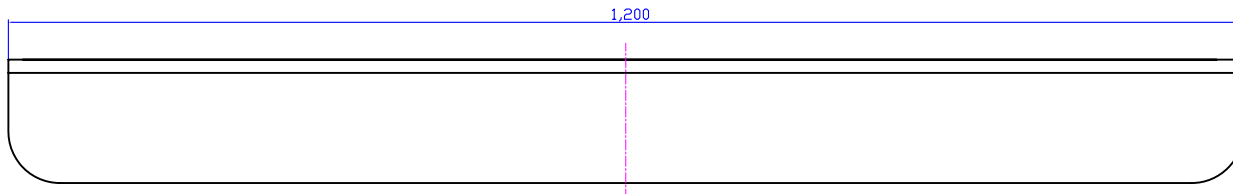

G0143 1200mm Shelf

Notes:

- Matt white
- Solid Surface
- 10 year manufacturers warranty

Finishes:

- Matte white

GIA
Itallii

Size: 1200 x 120 x 120 (mm)

Net Weight: 7kg
Gross Weight: 8kg