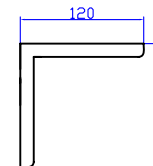

G0143 1200mm Shelf

Notes:

- Matt white
- Solid Surface
- 10 year manufacturers warranty

Finishes:

- Matte white

GIA
Itallii

Size: 1200 x 120 x 120 (mm)

Net Weight: 7kg
Gross Weight: 8kg