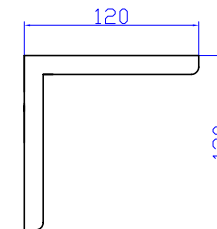

G0142-1 900mm Shelve

Notes:

- Matt white
- Solid Surface
- 10 year manufacturers warranty

Finishes:

- Matte white

GIA
Itallii

Size: 900 x 120 x 120 (mm)

Net Weight: 5kg
Gross Weight: 6kg
Unit: mm