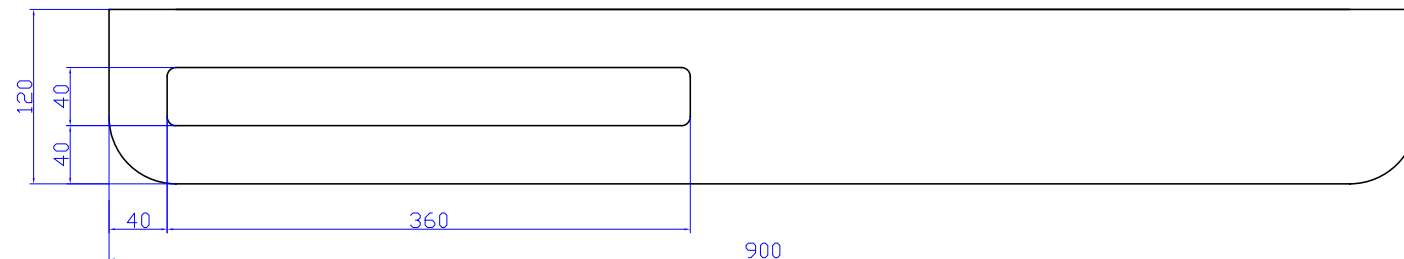

G0142-1 900mm Shelve

Notes:

- Matt white
- Solid Surface
- 10 year manufacturers warranty

Finishes:

- Matte white

GIA
Itallii

Size: 900 x 120 x 120 (mm)

Net Weight: 5kg
Gross Weight: 6kg
Unit: mm