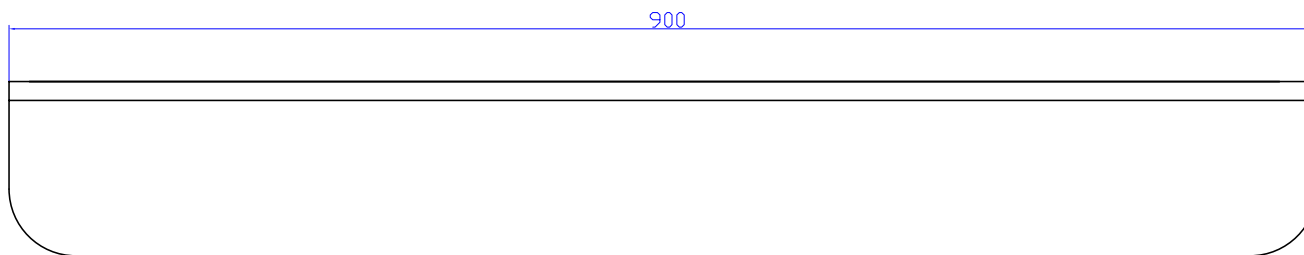

G0142-1 900mm Shelve

Notes:

- Matt white
- Solid Surface
- 10 year manufacturers warranty

Finishes:

- Matte white

GIA
Itallii

Size: 900 x 120 x 120 (mm)

Net Weight: 5kg
Gross Weight: 6kg
Unit: mm