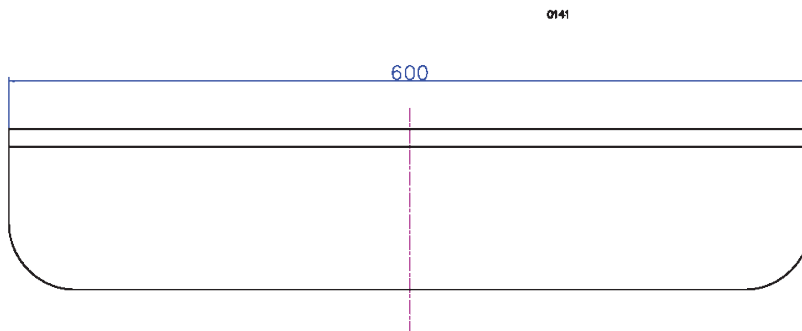

### Finishes:

- Matte white

**GIA**  
*Itallii*

**Size:** 600 x 120 x 120 (mm)

Net Weight: 4kg  
Gross Weight: 5kg