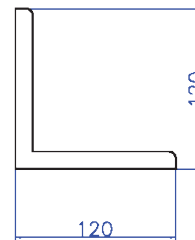

### Finishes:

- Matte white

**GIA**  
*Itallii*

**Size:** 600 x 120 x 120 (mm)

Net Weight: 4kg  
Gross Weight: 5kg