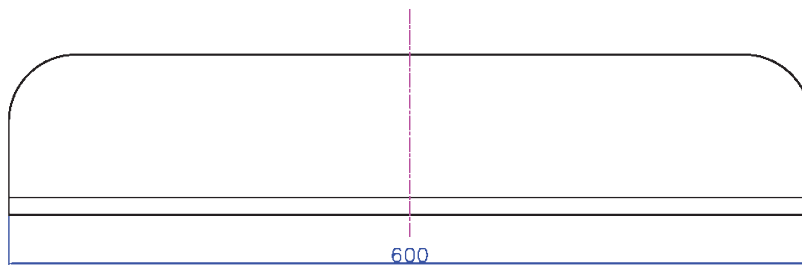

### Finishes:

- Matte white

**GIA**  
*Itallii*

**Size:** 600 x 120 x 120 (mm)

Net Weight: 4kg  
Gross Weight: 5kg