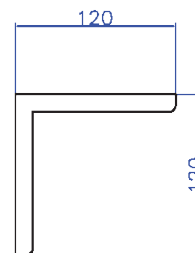

### Finishes:

- Matte white

**GIA**  
*Itallii*

**Size:** 600 x 120 x 120 (mm)

Net Weight: 4kg  
Gross Weight: 5kg