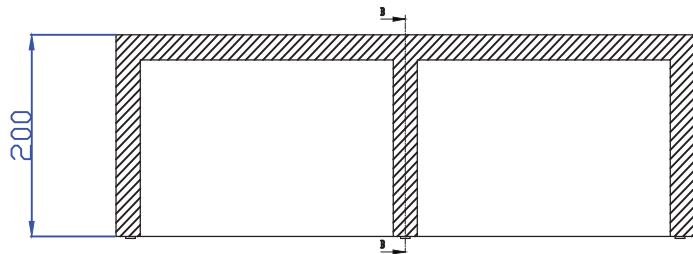

Bath Step G01184

Notes:

- Solid surface
- Matt white
- 10 year manufacturers warranty

Finishes:

- Matte white
- Gloss white

Size: 200 x 250 x 600 (mm)

GIA
Itallii

AUSTRALIA