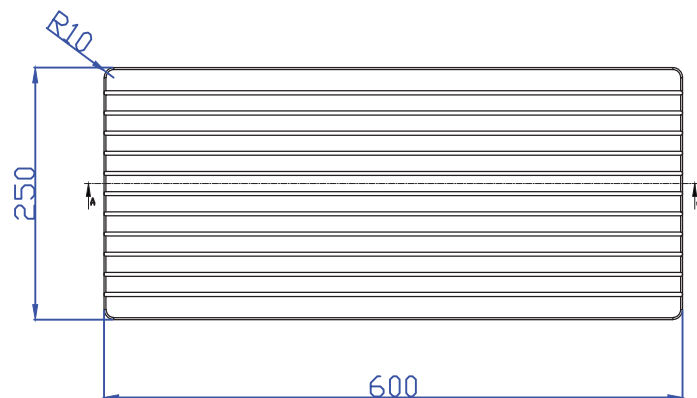

Bath Step G01184

Notes:

- Solid surface
- Matt white
- 10 year manufacturers warranty

Finishes:

- Matte white
- Gloss white

Size: 200 x 250 x 600 (mm)

GIA
Itallii

AUSTRALIA