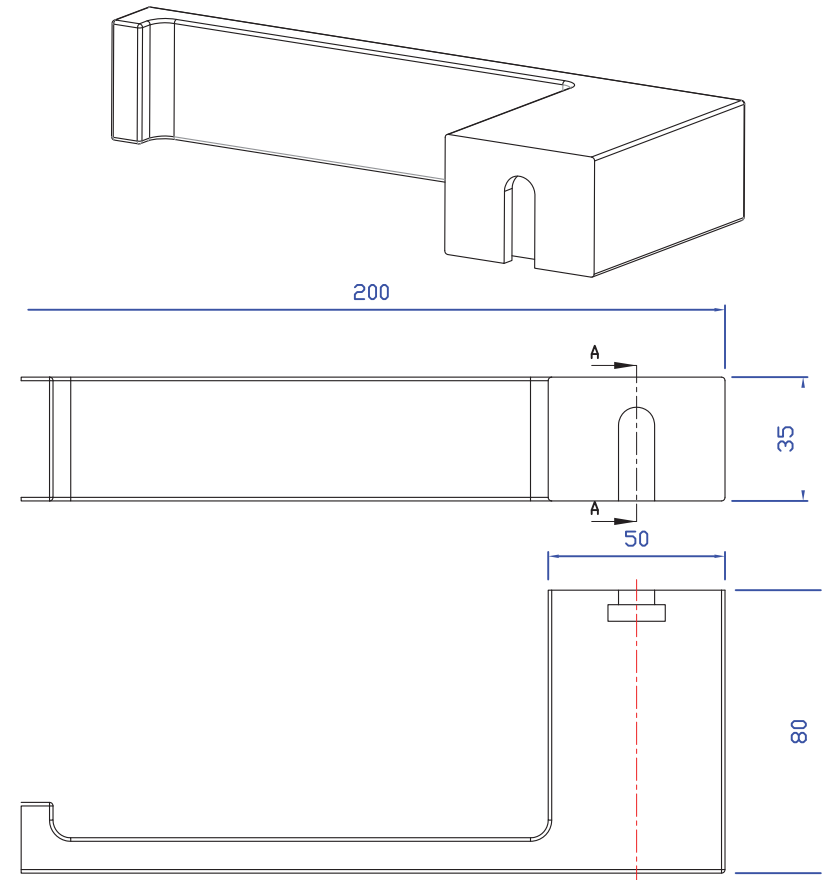

G01174 200mm Hand Towel Rail

Notes:

- Solid surface
- 10 year manufacturers warranty

Finishes:

- Matte white
- Gloss white
- Colour range

Size: 200 x 35 x 80 (mm)

AUSTRALIA

Phone: 1800 462 946
Email: info@stonebaths.com.au
Web: stonebaths.com.au