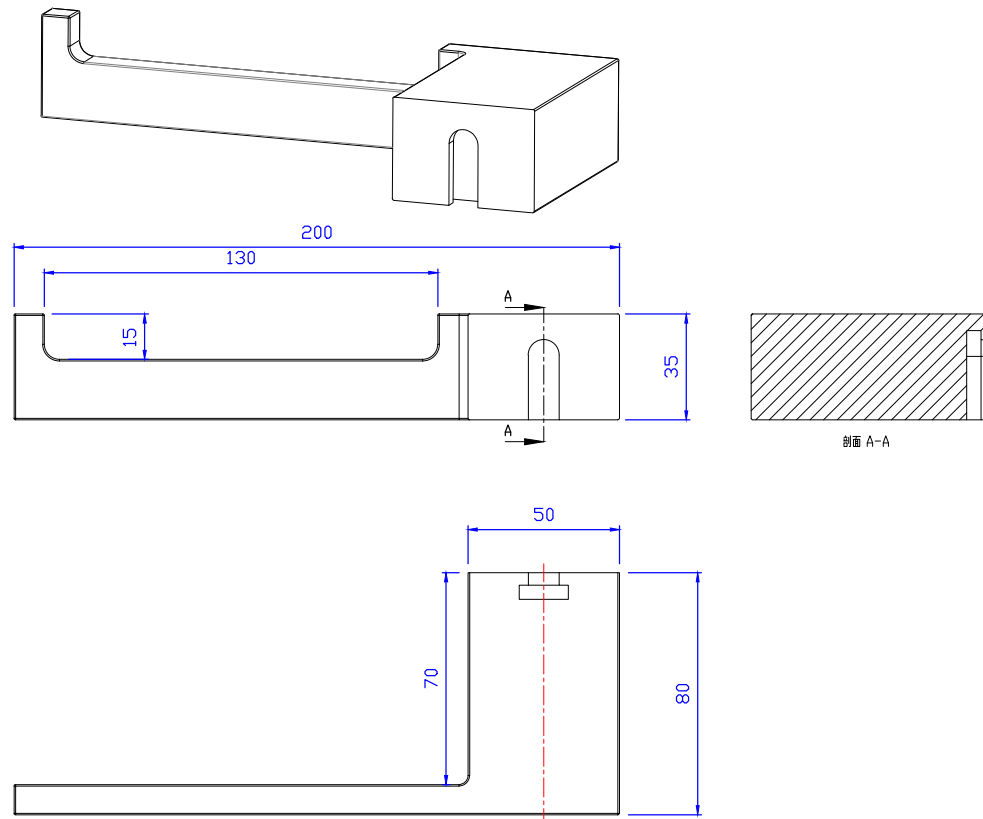

G01173 200mm Toilet Roll Holder

Notes:

- Matt white
- Solid Surface
- Stainless Steel
- 10 year manufacturers warranty

Finishes:

- Matte white

GIA
Itallii

Size: 200 x 35 x 80 (mm)

Net Weight: 0.5kg
Gross Weight: 0.5kg