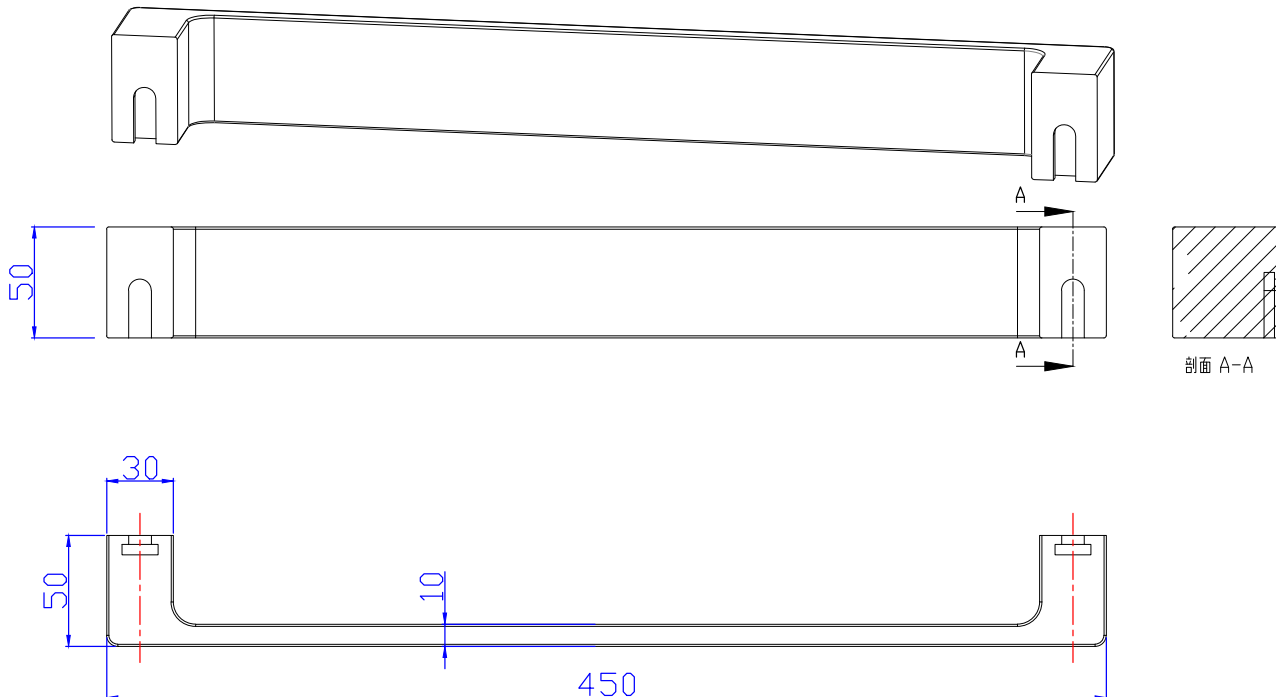

G01170 450mm Towel Rail

Notes:

- Matt white
- Solid Surface
- Stainless Steel
- 10 year manufacturers warranty

Finishes:

- Matte white

GIA
Itallii

Size: 450 x 50 x 50 (mm)

Net Weight: 1kg
Gross Weight: 1kg