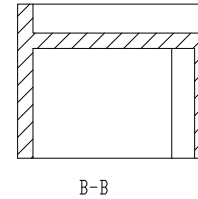

### Finishes:

- Matte white

**GIA**  
*Itallii*

**Size:** 500 x 100 x 80 (mm)

Net Weight: 3kg  
Gross Weight: 3kg