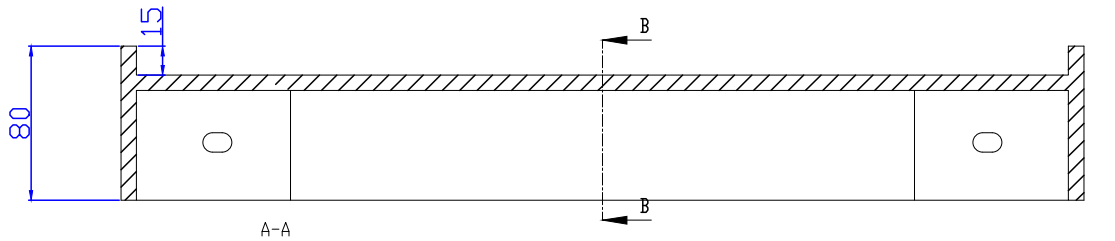

### Finishes:

- Matte white

**GIA**  
*Itallii*

**Size:** 500 x 100 x 80 (mm)

Net Weight: 3kg  
Gross Weight: 3kg