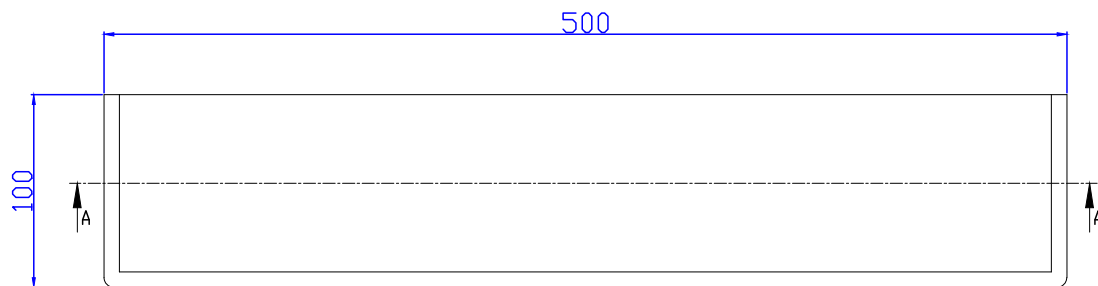

### Finishes:

- Matte white

**GIA**  
*Itallii*

**Size:** 500 x 100 x 80 (mm)

Net Weight: 3kg  
Gross Weight: 3kg