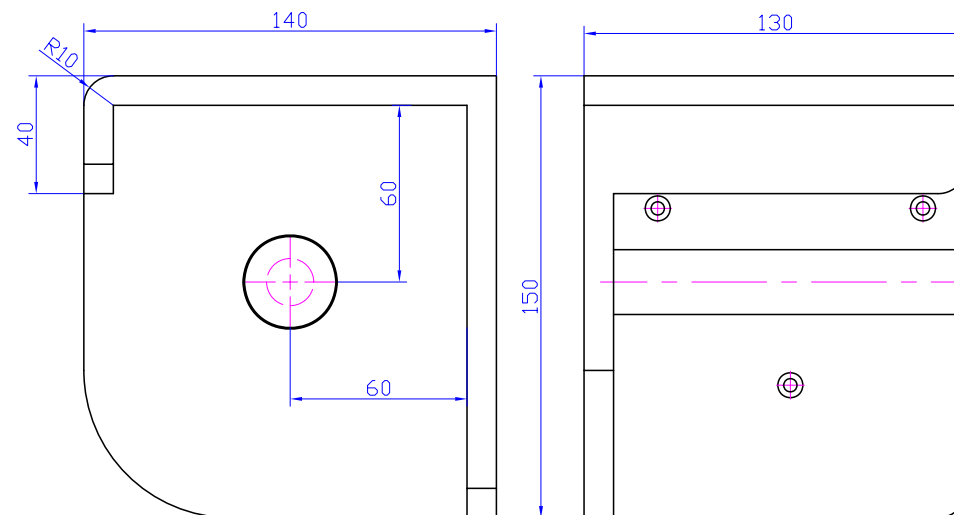

G01159 150mm Toilet Roll Holder

Notes:

- Matt white
- Solid Surface
- Stainless Steel
- 10 year manufacturers warranty

Finishes:

- Matte white

GIA
Itallii

Size: 150 x 140 x 130 (mm)

Net Weight: 2kg
Gross Weight: 2kg