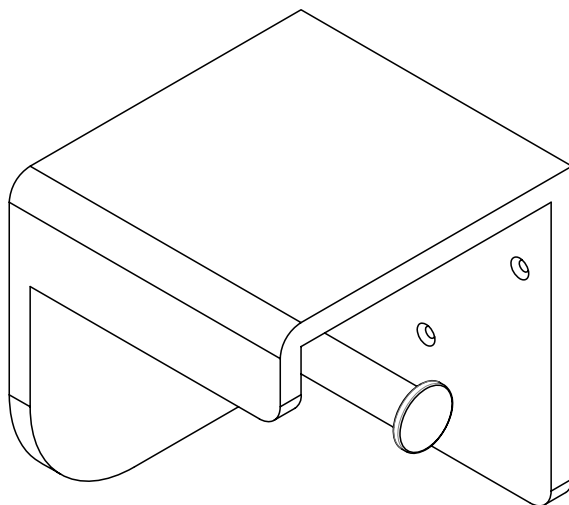

G01159 150mm Toilet Roll Holder

Notes:

- Matt white
- Solid Surface
- Stainless Steel
- 10 year manufacturers warranty

Finishes:

- Matte white

GIA
Itallii

Size: 150 x 140 x 130 (mm)

Net Weight: 2kg
Gross Weight: 2kg