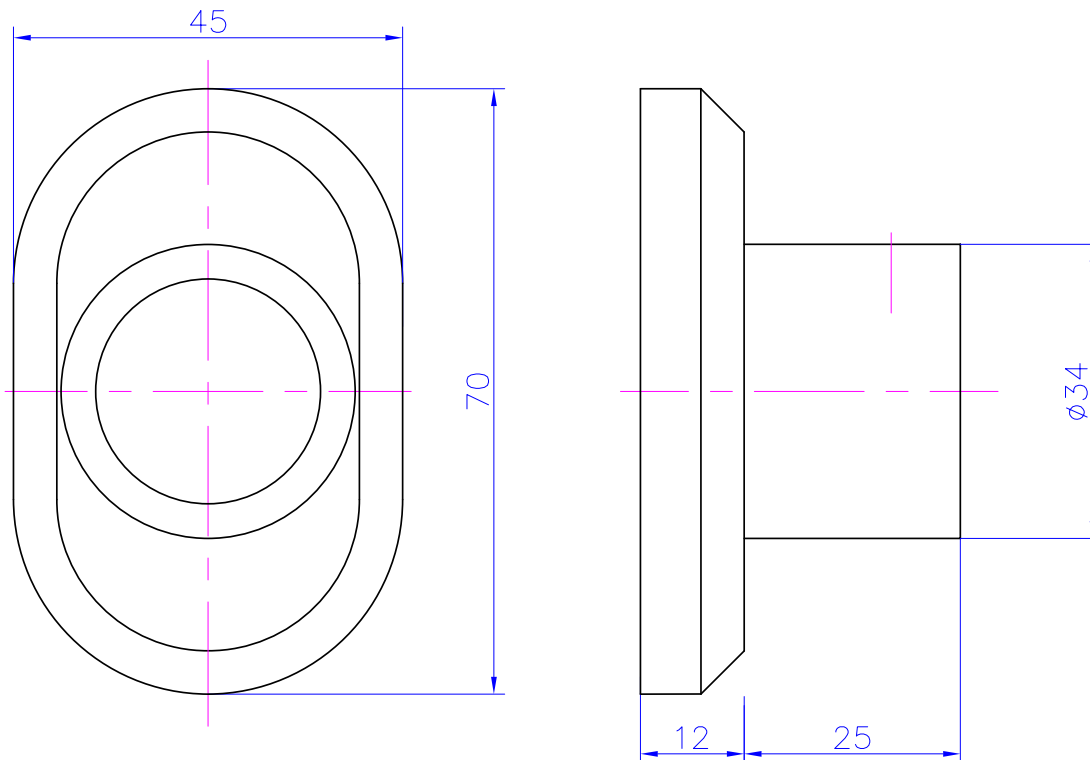

G01153 45mm Towel Knob

Notes:

- Matt white
- Solid Surface
- Stainless Steel
- 10 year manufacturers warranty

Finishes:

- Matte white

GIA
Itallii

Size: 45 x 70 x 37 (mm)

Net Weight: 0.5kg
Gross Weight: 0.5kg
Unit: mm