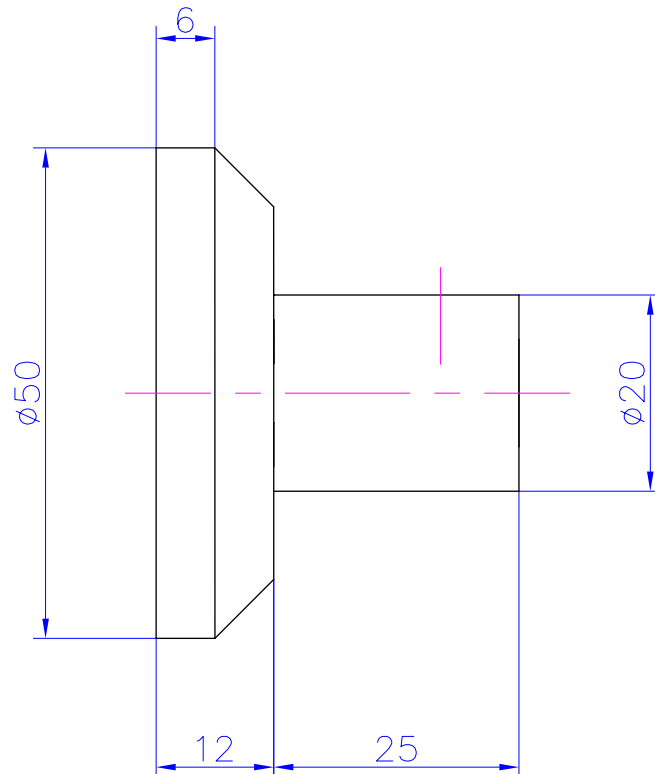

G01151 50mm Towel Knob

Notes:

- Matt white
- Solid Surface
- Stainless Steel
- 10 year manufacturers warranty

Finishes:

- Matte white

GIA
Itallii

Size: 50 x 50 x 37 (mm)

Net Weight: 0.5kg
Gross Weight: 0.5kg