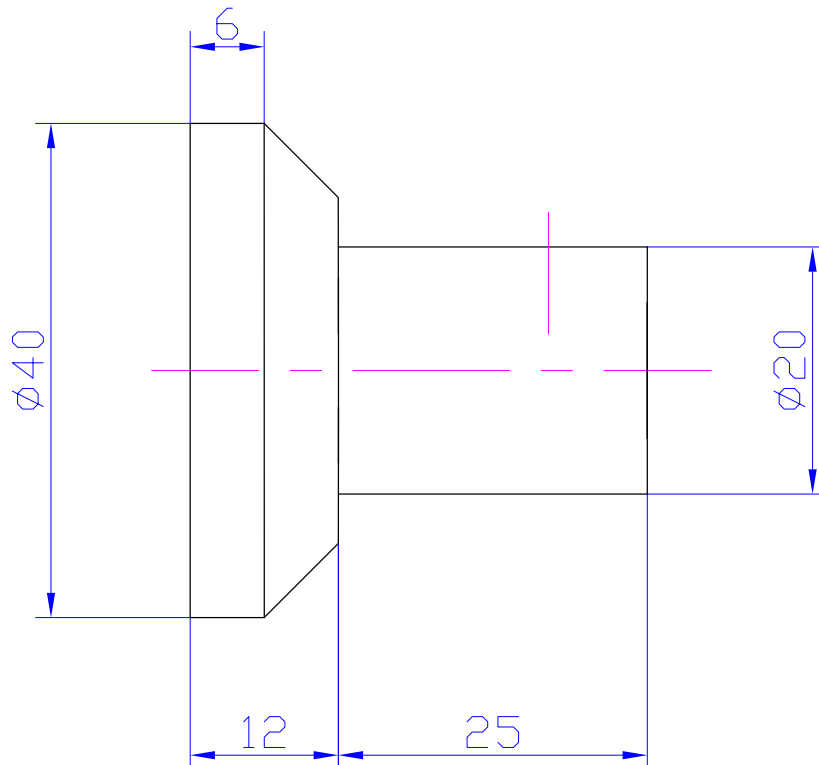

G01150 40mm Towel Knob

Notes:

- Matt white
- Solid Surface
- Stainless Steel
- 10 year manufacturers warranty

Finishes:

- Matte white

GIA
Itallii

Size: 40 x 40 x 37 (mm)

Net Weight: 0.5kg
Gross Weight: 0.5kg
Unit: mm