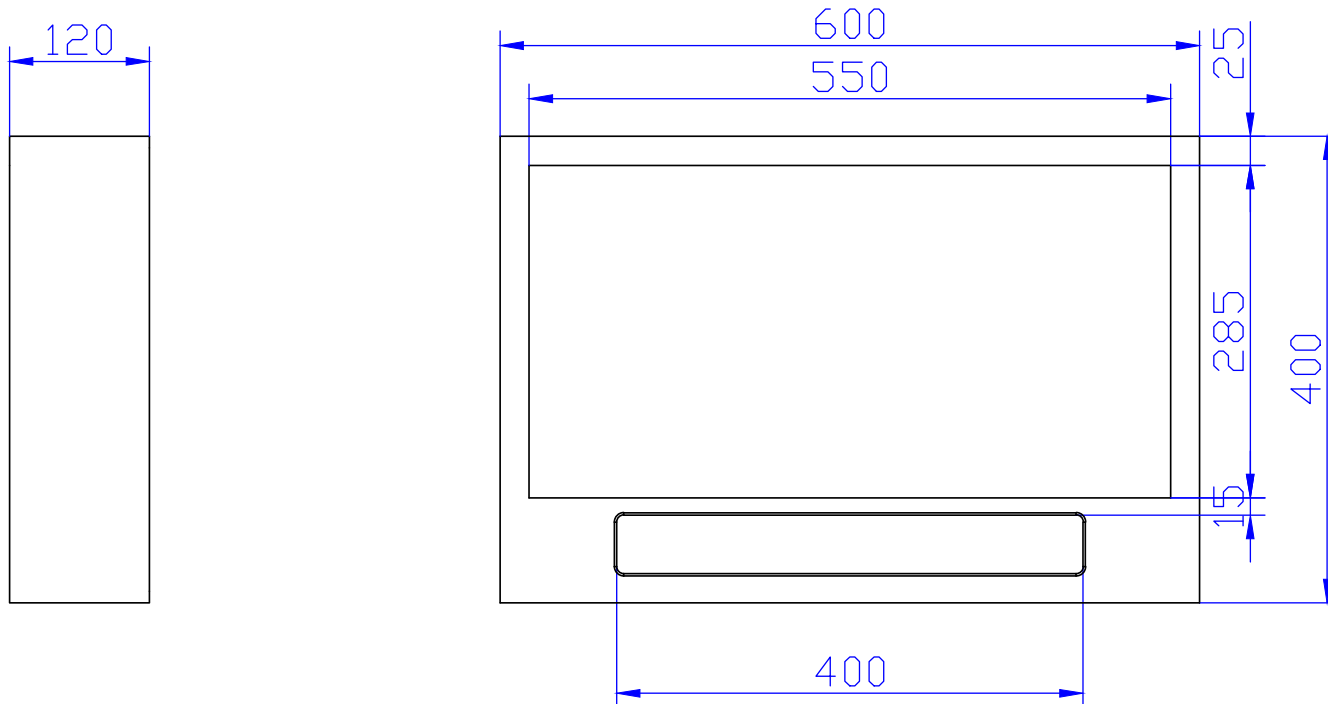

G01141 600mm Recessed Cabinet

Notes:

- Matt white
- Solid Surface
- 10 year manufacturers warranty

Finishes:

- Matte white

GIA
Itallii

Size: 600 x 400 x 120 (mm)

Net Weight: 4kg
Gross Weight: 5kg
Volume: 0.03m³