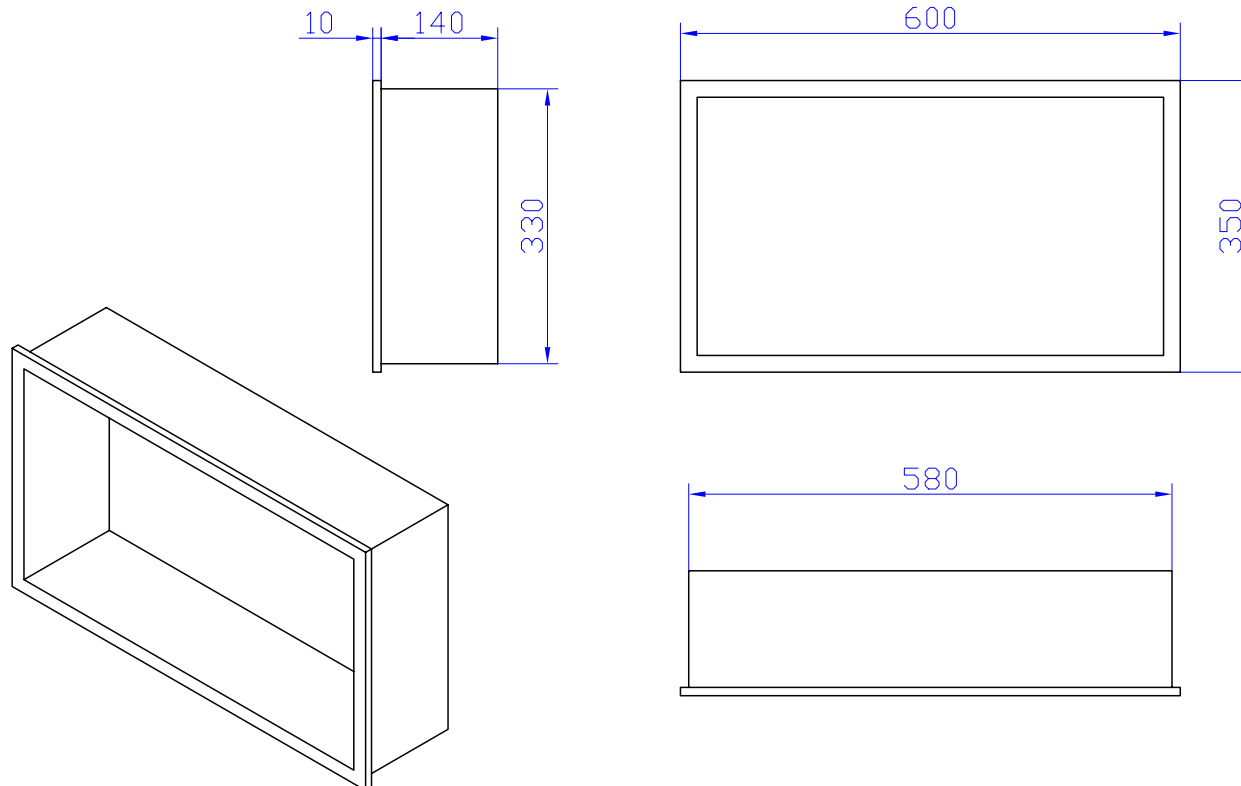

## G01122 600mm Recessed Cabinet

### Finishes:

- Matte white

**GIA**  
*Itallii*

**Size:** 600 x 150 x 350 (mm)

Net Weight: 4kg  
Gross Weight: 5kg  
Volume: 0.03m<sup>3</sup>