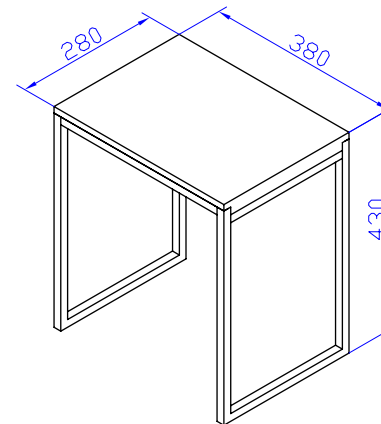

### Finishes:

- Matte white

**GIA**  
*Itallii*

**Size:** 380 x 280 x 430 (mm)

Net Weight: 5kg  
Gross Weight: 8kg