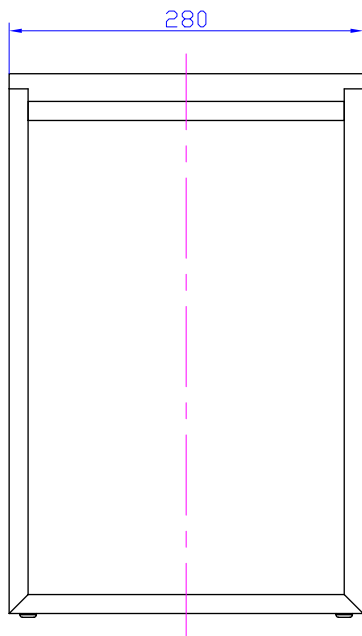

## G01115 430mm Bath Stool

### Finishes:

- Matte white

**GIA**  
*Itallii*

**Size:** 380 x 280 x 430 (mm)

Net Weight: 5kg  
Gross Weight: 8kg