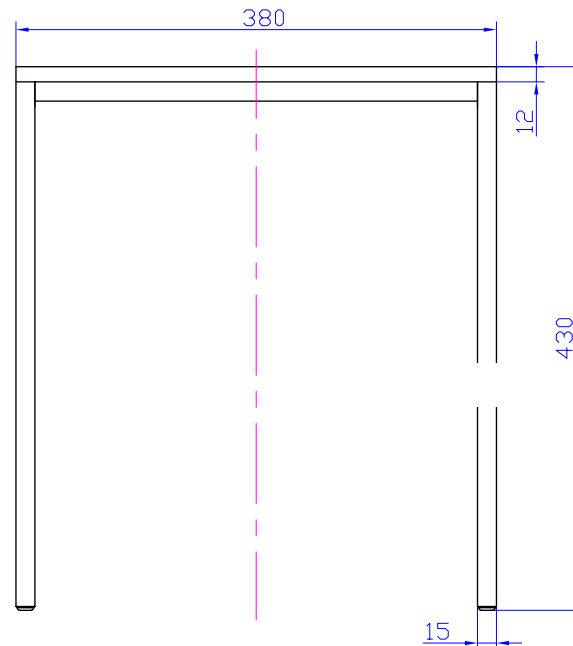

## G01115 430mm Bath Stool

### Finishes:

- Matte white

**GIA**  
*Itallii*

**Size:** 380 x 280 x 430 (mm)

Net Weight: 5kg  
Gross Weight: 8kg