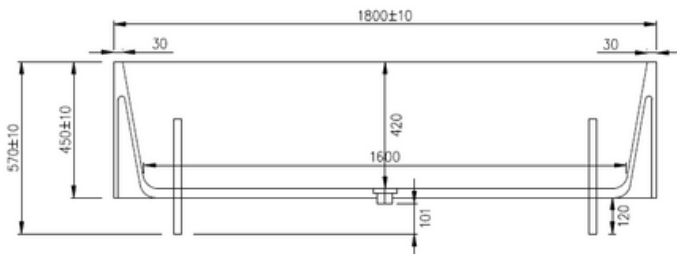

### Finishes:

- Gloss white
- Colour
- Black or gold frame

**Size:** 1800 x 720 x 560 x 25mm

### Options:

- Stone waste

Net Weight: 149kg  
 Gross Weight: 199kg  
 Water capacity: 338L  
 Unit: mm (10mm tolerance)