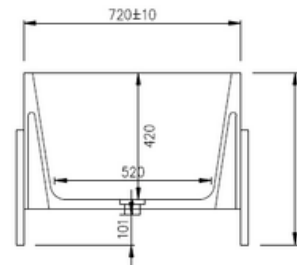

### Finishes:

- Gloss white
- Colour
- Black or gold frame

**Size:** 1800 x 720 x 560 x 25mm

### Options:

- Stone waste

Net Weight: 149kg  
 Gross Weight: 199kg  
 Water capacity: 338L  
 Unit: mm (10mm tolerance)