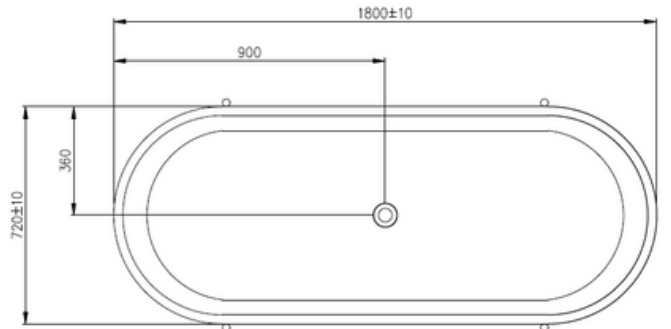

### Finishes:

- Gloss white
- Colour
- Black or gold frame

**Size:** 1800 x 720 x 560 x 25mm

### Options:

- Stone waste

Net Weight: 149kg  
 Gross Weight: 199kg  
 Water capacity: 338L  
 Unit: mm (10mm tolerance)