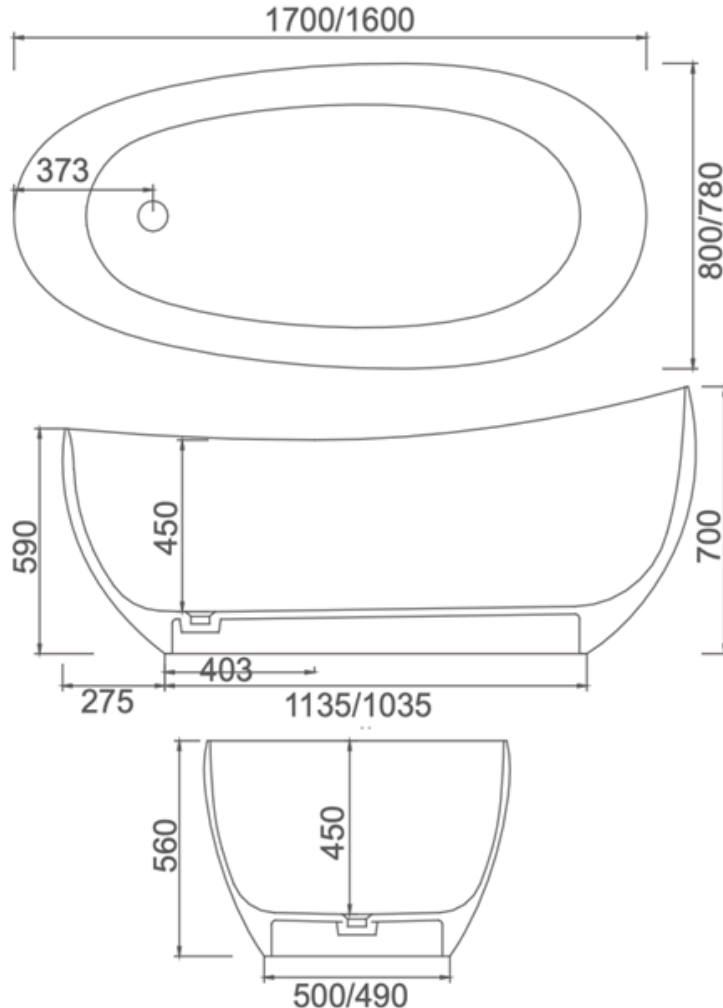

Cia LGC01 1600/1700mm

Size: 1600/1700 x 780/800 x 550 (mm)

Notes:

- Solid surface
- Matt white
- 10 year manufacturers warranty

Finishes:

- Matte white
- Gloss white
- Colour

Options:

- Stone waste

Net Weight: 119/125kg
Gross Weight: 140 kg
Water Lt: 223/233
Unit: mm