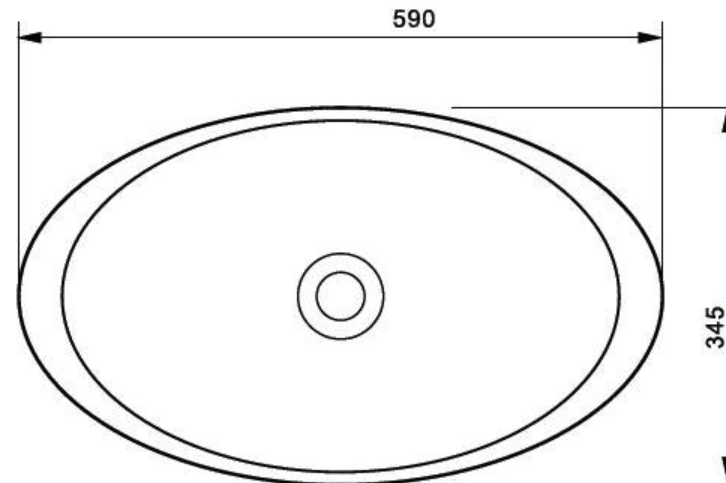

CSB06 590mm Basin

Notes:

- Benchtop
- Polymarble or solid surface composition
- 10 years manufacturers warranty

Finishes:

- Matte white
- Gloss white

Options:

- Stone waste
(matte white)

Size: 590 L x 345 W x 105 H (mm)

Net Weight: 6.5kg
Gross Weight: 10kg
Unit: mm