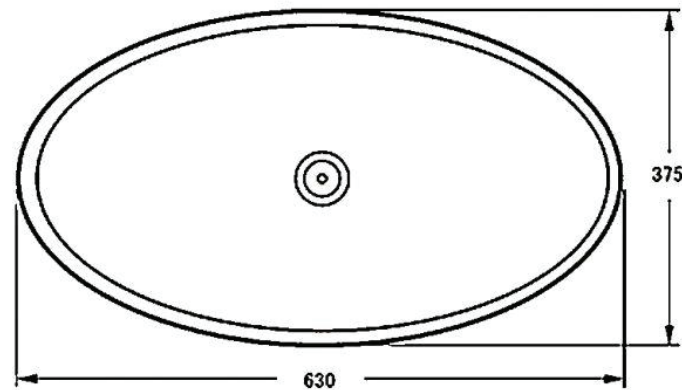

CSB01 630mm Basin

Notes:

- Benchtop
- Polymarble or solid surface composition
- 10 years manufacturers warranty

Finishes:

- Matte white
- Gloss white

Options:

Stone waste
(matte white)

Size: 630 L x 375 W x 100 H (mm)

Net Weight: 6kg
Gross Weight: 9.5kg
Unit: mm